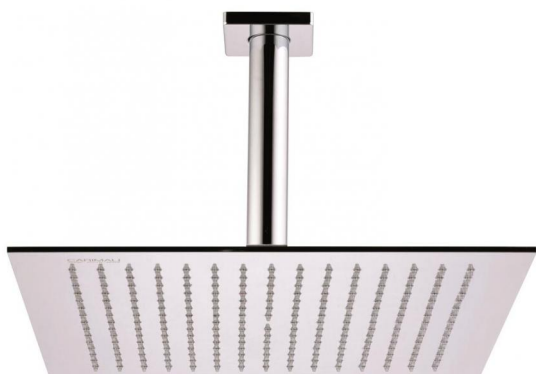

MySlim

Quadro 1 240x240
26205C15/NI

TECHNICAL INFORMATION

Single-function ultrathin square shower head 240x240, non-liming in INOX with roof mounted shower arm in brass $\varnothing 26$ 1/2" mm, 15 cm. CHROME

Flow rate:
6 l/min

PICTURE

SPARE PARTS

FEATURES

Rain jet

Non-liming

ecologic

TECHNICAL DRAWING