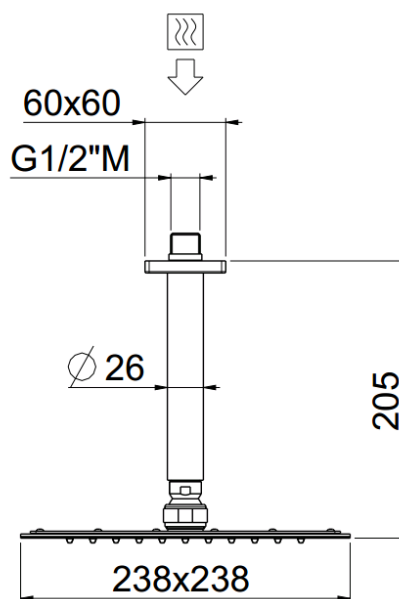

MySlim

Quadro 1 240x240
26205C15/NI

TECHNICAL INFORMATION

Single-function ultrathin square shower head 240x240, non-liming in INOX with roof mounted shower arm in brass $\varnothing 26$ 1/2" mm, 15 cm. CHROME

Flow rate:
6 l/min

PICTURE

SPARE PARTS

FEATURES

Rain jet

Non-liming

ecologic

TECHNICAL DRAWING