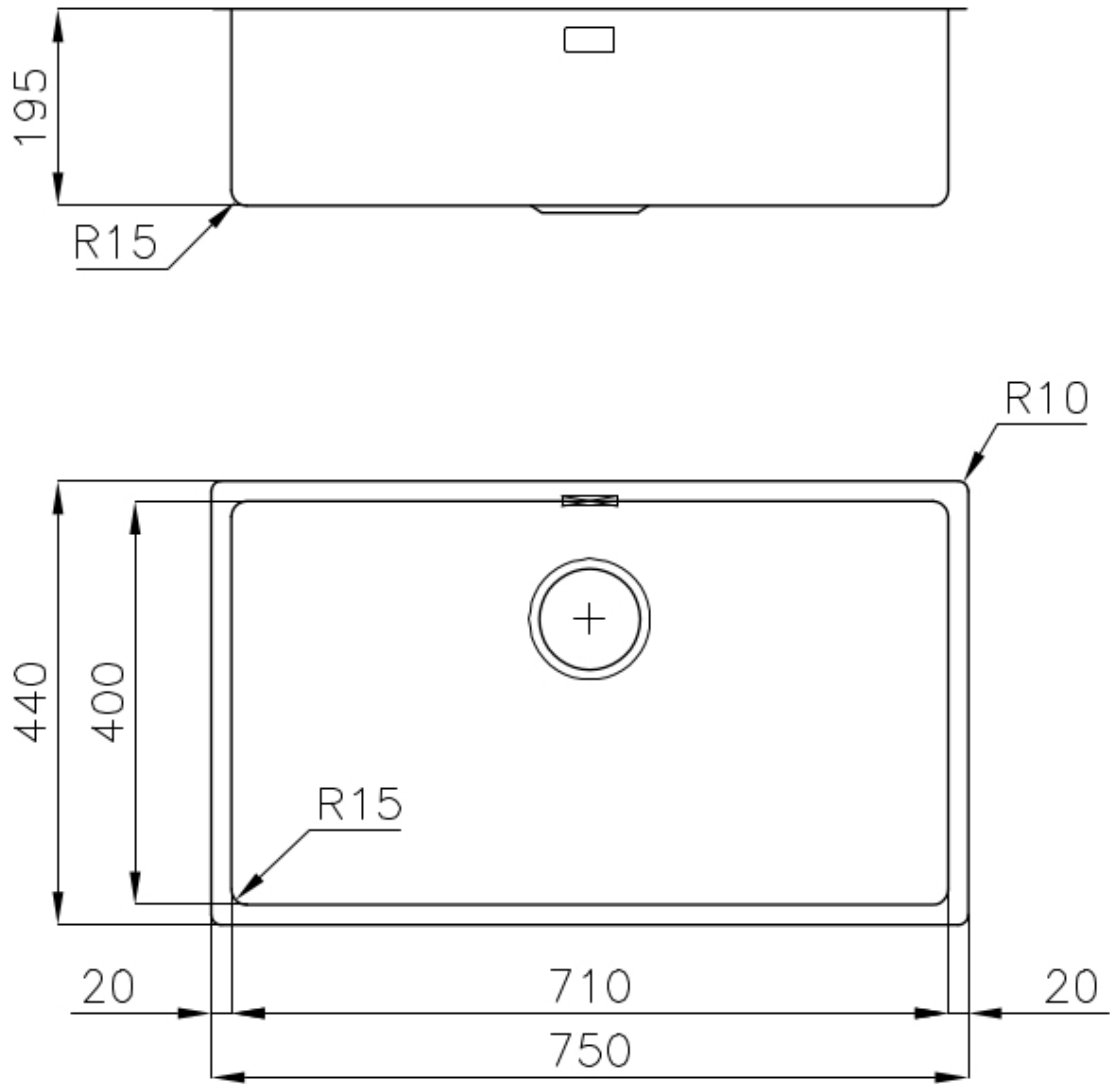

---

Base 80 cm

---

Edge/Installation Type Undermount

---

Dimensions 750x440 mm

---

Standard fittings Fixing hooks, gasket, drain, overflow and siphon, boxed packing

---

Mixer holes No standard holes

---

Built-in hole	View technical data sheet (for all Flush-mount / Top-mount models and Under-mount models)
Drainer	No
Width	75 cm
Bowl dimension	710x400mm
Number of bowls	1 bowl
Waste fitting	3,5" drain

## TECHNICAL DATA

Cut out size  
Dimensioni per foratura top