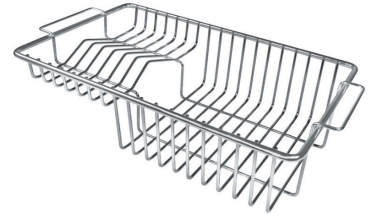

## OPTIONAL ACCESSORIES

Cestello inox 8612 000

Glass chopping board 8631 300

HPDE Chopping board 8657 001

HPDE Twin chopping board 8644 101

Iroko-wood chopping board with stainless steel colander 8644 042

Iroko-wood sliding chopping board 8644 041

Iroko-wood twin chopping board 8644 004

Stainless steel colander 8154 000

Stainless steel plate rack 8100 154

Stainless steel plate rack 8100 303

White basket 8612 100

White bowl 8153 100

Graters kit with ring-holder and food collection tray 8159 101

Stainless steel perforated tray 8151 000

Stainless steel plate rack 8100 201