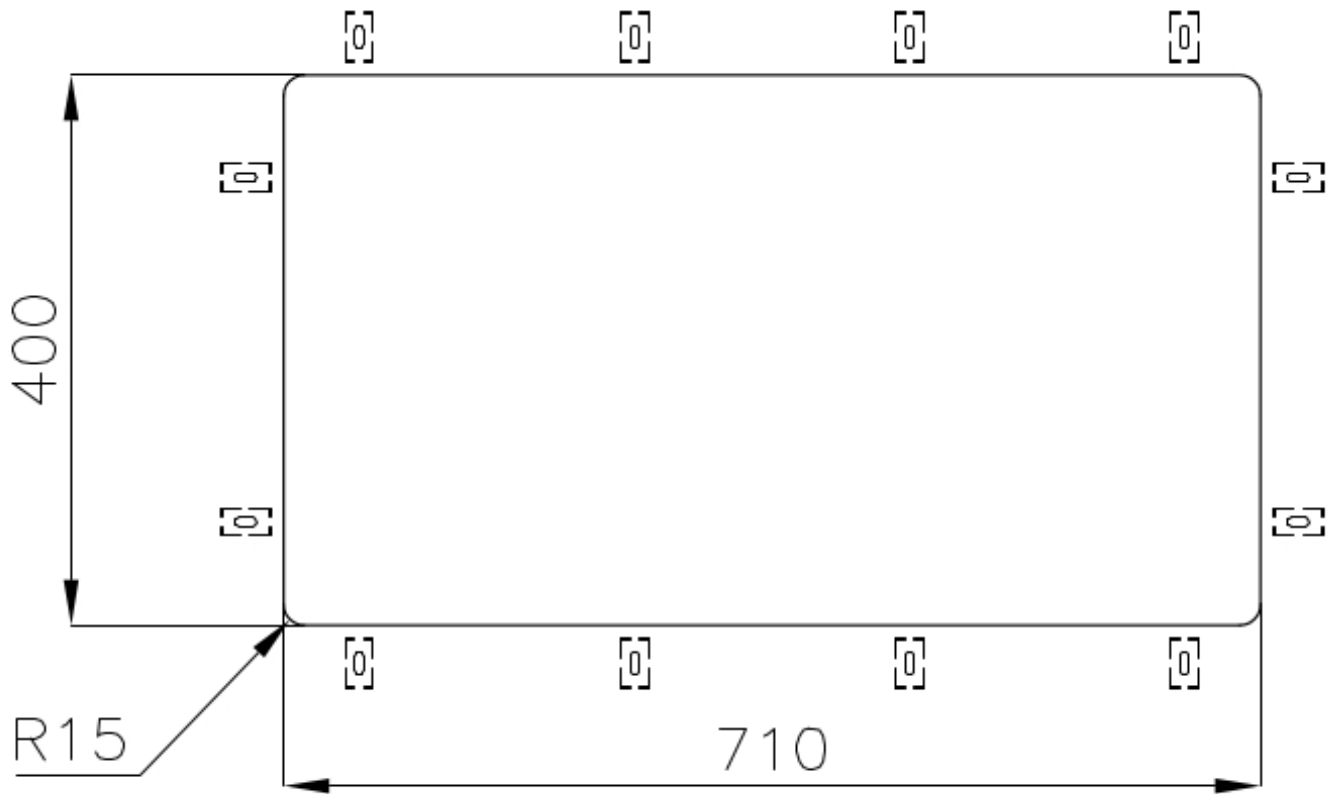

---

Base 80 cm

---

Edge/Installation Type Undermount

---

Dimensions 750x440 mm

---

Standard fittings Fixing hooks, gasket, drain, overflow and siphon, boxed packing

---

Mixer holes No standard holes

---

Built-in hole	View technical data sheet (for all Flush-mount / Top-mount models and Under-mount models)
Drainer	No
Width	75 cm
Bowl dimension	710x400mm
Number of bowls	1 bowl
Waste fitting	3,5" drain

## TECHNICAL DATA

Cut out size  
Dimensioni per foratura top