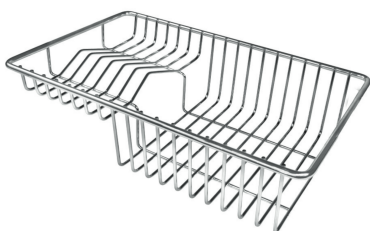

## OPTIONAL ACCESSORIES

Cestello inox 8612 000

Glass chopping board 8631 300

HPDE Chopping board 8657 001

HPDE Twin chopping board 8644 101

Iroko-wood chopping board with stainless steel colander 8644 042

Iroko-wood sliding chopping board 8644 041

Iroko-wood twin chopping board 8644 004

Stainless steel colander 8154 000

Stainless steel plate rack 8100 154

Stainless steel plate rack 8100 303

White basket 8612 100

White bowl 8153 100

Graters kit with ring-holder and food collection tray 8159 101