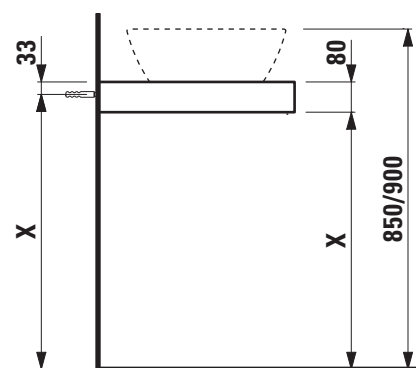

TECHNICAL DRAWINGS / S 1 : 20

B / mm	C / mm	Ceramic
225	374	Kartell by Laufen s1833.4
242	652	Kartell by Laufen s1233.2 (with tap bank left)
345	550	Val s1228.2 (semi-wet-area right)
354	540	Val s1628.8
358	535	Palomba s1680.2
374	225	Kartell by Laufen s1833.5

B / mm	C / mm	Ceramic
397	497	Val s1228.1
398	496	Palomba s1680.3
550	345	Val s1228.2 (semi-wet-area left)
652	243	Kartell by Laufen s1233.2 (with tap bank right)
447	447	all other from matrix for washtops Case

X = The exact height must be set during installation.