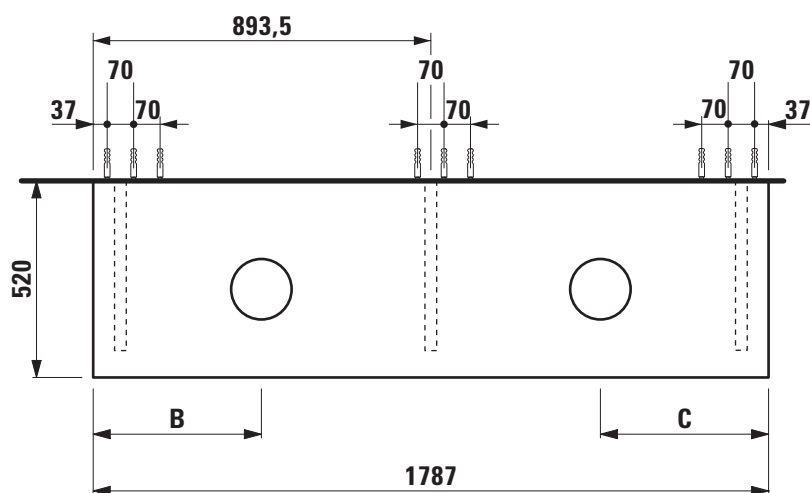

TECHNICAL DRAWINGS / S 1 : 20

B / mm	C / mm	Ceramic
225	374	Kartell by Laufen s1833.4
242	652	Kartell by Laufen s1233.2 (with tap bank left)
345	550	Val s1228.2 (semi-wet-area right)
354	540	Val s1628.8
358	535	Palomba s1680.2
374	225	Kartell by Laufen s1833.5

B / mm	C / mm	Ceramic
397	497	Val s1228.1
398	496	Palomba s1680.3
550	345	Val s1228.2 (semi-wet-area left)
652	243	Kartell by Laufen s1233.2 (with tap bank right)
447	447	all other from matrix for washtops Case

X = The exact height must be set during installation.