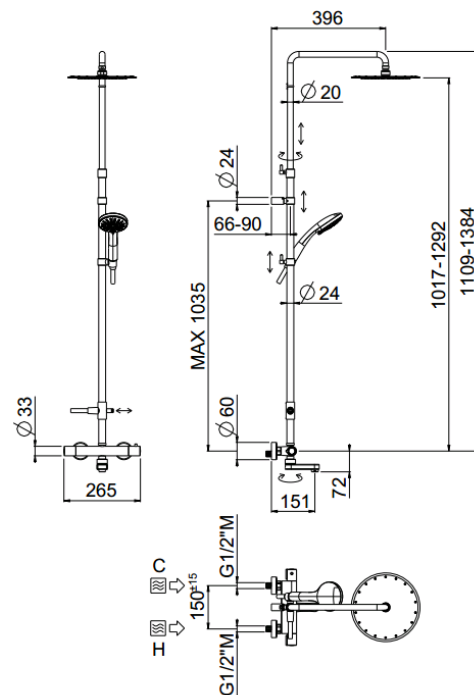

Rigoletto telescopic with spout

Rigoletto telescopic with spout, MySlim shower head
01-1870-N-CR

TECHNICAL INFORMATION

Bridge telescopic shower column including exposed thermostatic mixer with diverter and swinging spout, turning bar with adjustable mounting. Round ultra-thin shower head, Ø220, non-liming, in stainless steel. 3 jets non-liming shower in ABS. Smooth double anti-torsion PVC flexible hose, cm 150. CHROME

Flow rate:
x rubinetto

PICTURE

SPARE PARTS

ORIC035
T°

ORIC032
2 vie / ways

FEATURES

rain jet

central jet

side jet

Tub spout

double anti-torsion

adjustable telescopic shower column

Rigoletto adjustable spout

TECHNICAL DRAWING

FINISHINGS