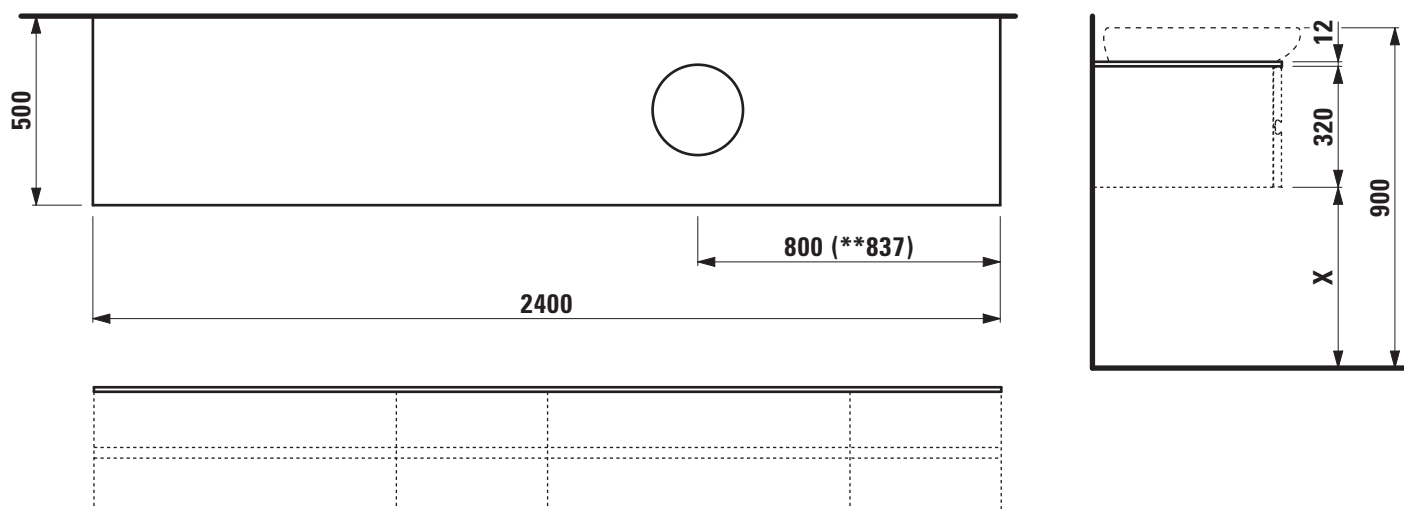

IL BAGNO ALESSI ONE FURNITURE

Top for vanity unit / with cut out right

42460.3

TECHNICAL DATA

Order no.	42460.3 / cut out right	Accessories excl.	Vanity unit without top, 800 mm element at left side and 400 mm element at right side order no. 42417.0
Dimensions (WxHxD)	2400 x 12 x 500 mm	Colours	630 – Noce canaletto, surface lacquered real wood veneer 631 – White, technical marble top
Matching for	2x vanity unit without top 1200 mm, order no. 42417.0 1x washbasin, order no. 81897.1 (vanity unit combination only with 7 drawers), 81897.2, 81897.3 (with shelf at right side)		
Specification	Body – Surface lacquered real wood veneer or technical marble 1 cut out right		
Weight	630 – 62,0 kg 631 – 80,0 kg		

TECHNICAL DRAWINGS / S 1 : 20

** = Only Il Bagno Alessi One 81897.3 with shelf at right side
X = The exact height must be set during installation.