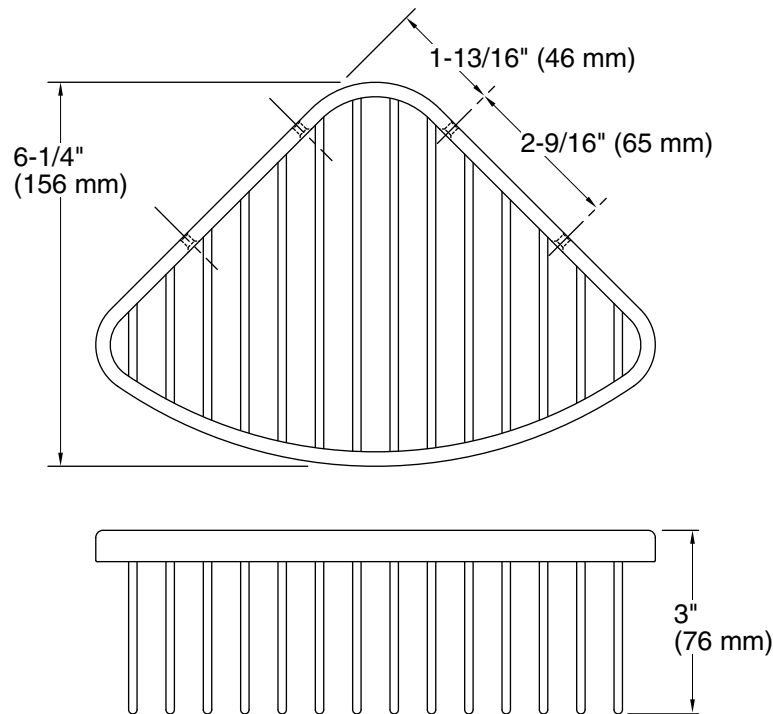

Technical Information

All product dimensions are nominal.

Material: Stainless Steel

Notes

Install this product according to the installation guide.

Shower basket must be mounted to a brace between the wall studs.

The screws (provided) must be attached to ceramic tile, cement board, or a brace between the wall studs.

If mounting on ceramic tile, do not position the screw locations of the shower basket on a grout line.

Apply silicone sealant into the drilled holes before securing the shower basket to the finished surface. This will reduce the risk of water damage behind the finished surface.