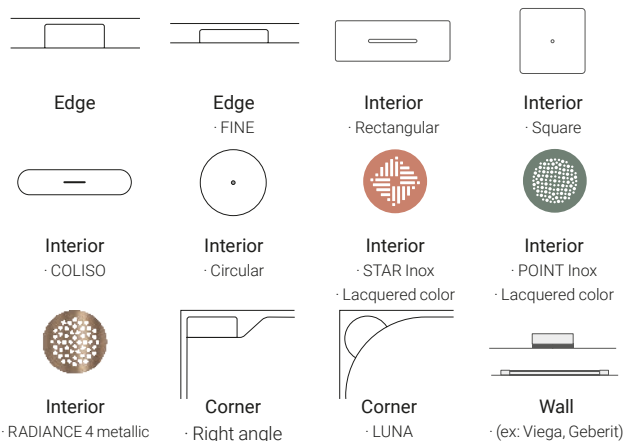

Evacuations