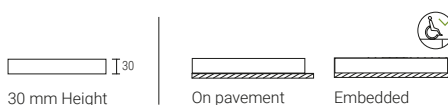

Installation and adhesives