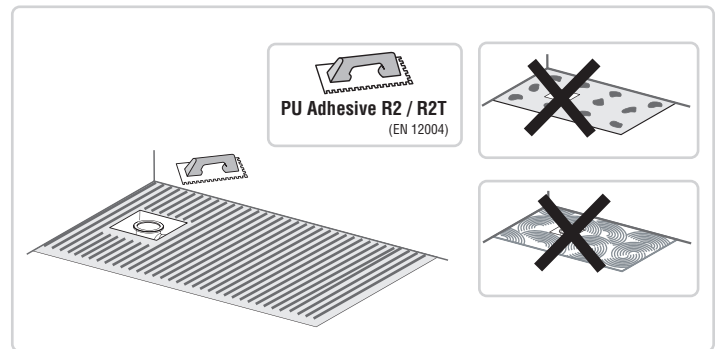

SHOWER TRAY UNIQUE

1

2

3

4

5

Installation

SHOWER TRAY UNIQUE

6

7

8

9

10

11

Adhesives and others (supplied by hidrobox)

Two-component polyurethane adhesive R2 or R2T
Cube of 5KG or 10KG White