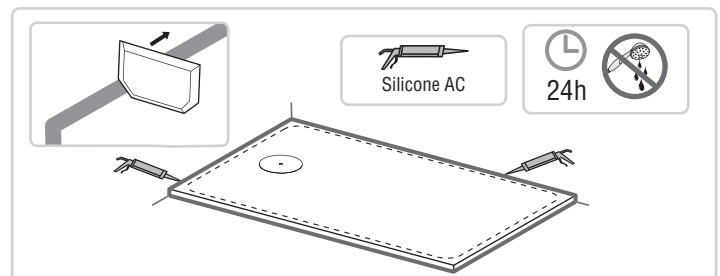

SHOWER TRAY UNIQUE

1

2

3

4

5

Installation

SHOWER TRAY UNIQUE

6

7

8

9

10

11

Adhesives and others (supplied by hidrobox)

Two-component polyurethane adhesive R2 or R2T
Cube of 5KG or 10KG White