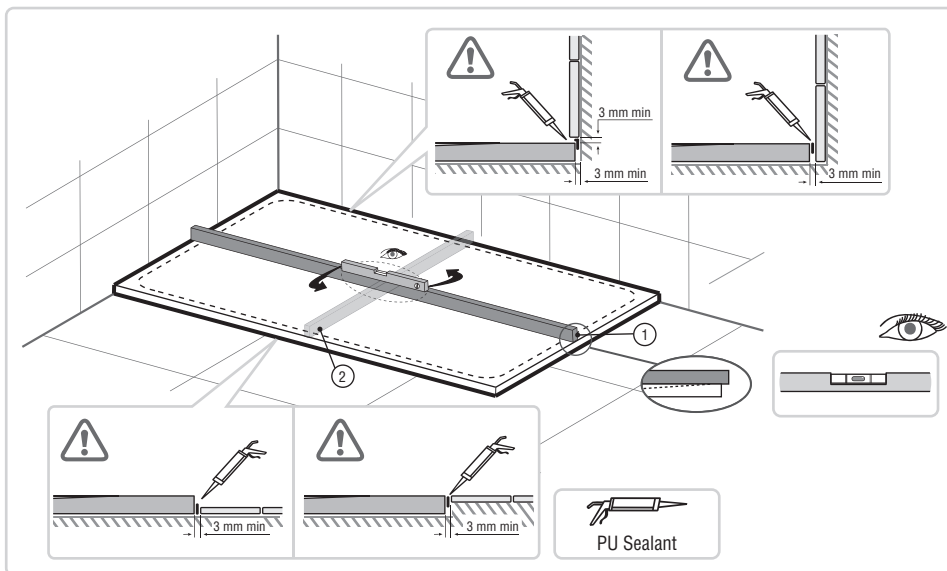

SHOWER TRAY UNIQUE

1

2

3

4

5

Installation

SHOWER TRAY UNIQUE

6

7

8

9

10

11

Adhesives and others (supplied by hidrobox)

Two-component polyurethane adhesive R2 or R2T
Cube of 5KG or 10KG White