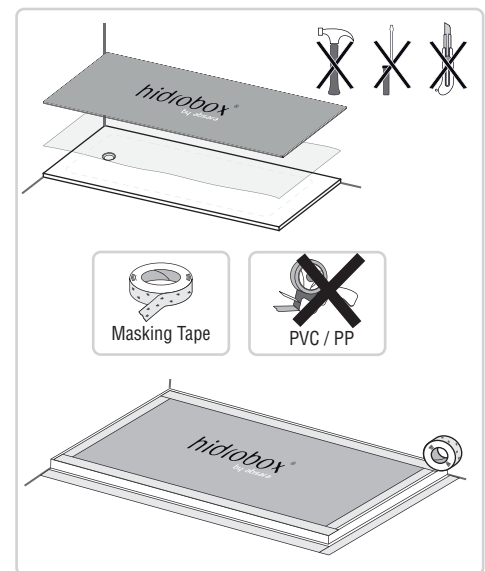

SHOWER TRAY UNIQUE

1

2

3

4

5

Installation

SHOWER TRAY UNIQUE

6

7

8

9

10

11

Adhesives and others (supplied by hidrobox)

Two-component polyurethane adhesive R2 or R2T
Cube of 5KG or 10KG White