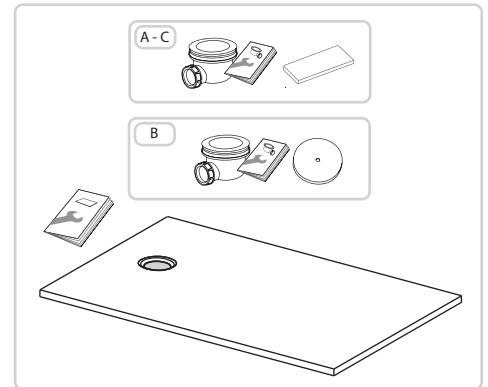

SHOWER TRAY UNIQUE

1

2

3

4

5

Installation

SHOWER TRAY UNIQUE

6

7

8

9

10

11

Adhesives and others (supplied by hidrobox)

Two-component polyurethane adhesive R2 or R2T
Cube of 5KG or 10KG White