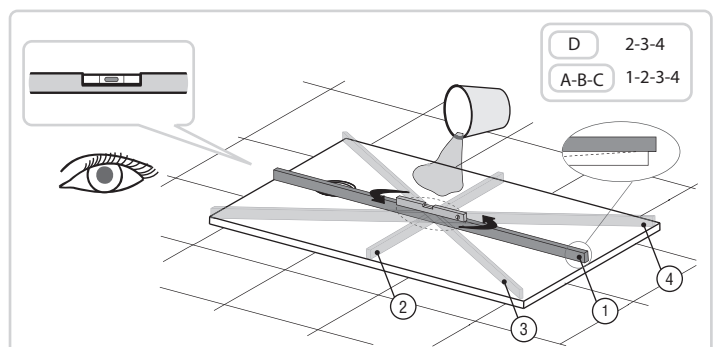

SHOWER TRAY UNIQUE

1

2

3

4

5

Installation

SHOWER TRAY UNIQUE

6

7

8

9

10

11

Adhesives and others (supplied by hidrobox)

Two-component polyurethane adhesive R2 or R2T
Cube of 5KG or 10KG White