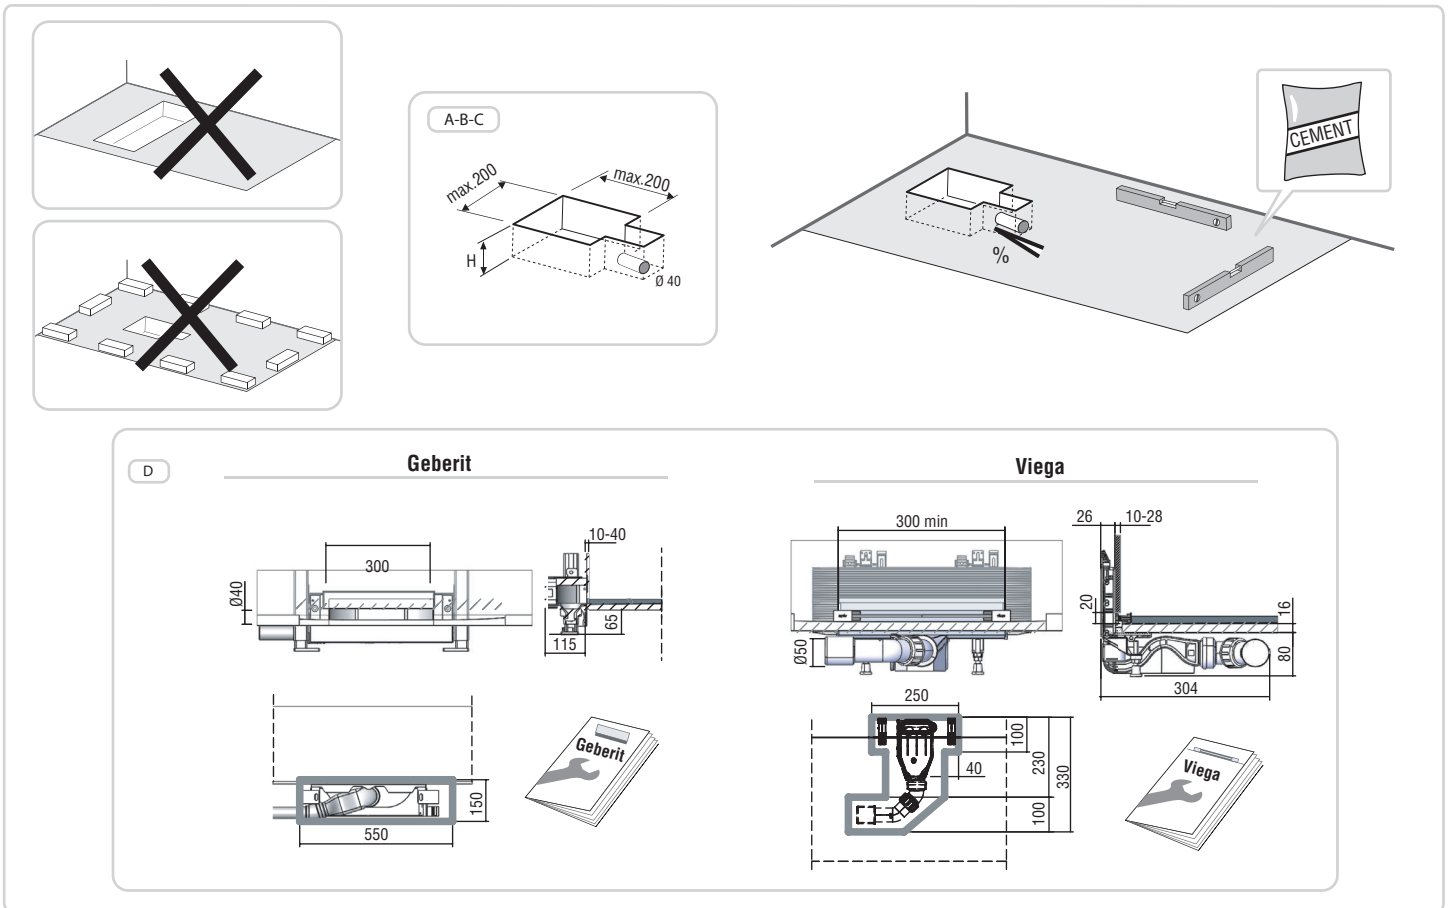

SHOWER TRAY UNIQUE

1

2

3

4

5

Installation

SHOWER TRAY UNIQUE

6

7

8

9

10

11

Adhesives and others (supplied by hidrobox)

Two-component polyurethane adhesive R2 or R2T
Cube of 5KG or 10KG White