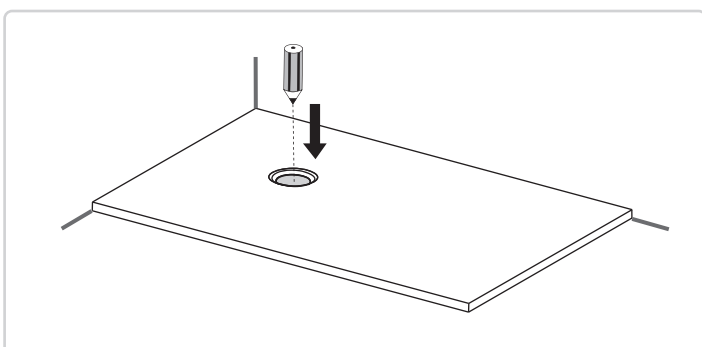

SHOWER TRAY UNIQUE

1

2

3

4

5

Installation

SHOWER TRAY UNIQUE

6

7

8

9

10

11

Adhesives and others (supplied by hidrobox)

Two-component polyurethane adhesive R2 or R2T
Cube of 5KG or 10KG White