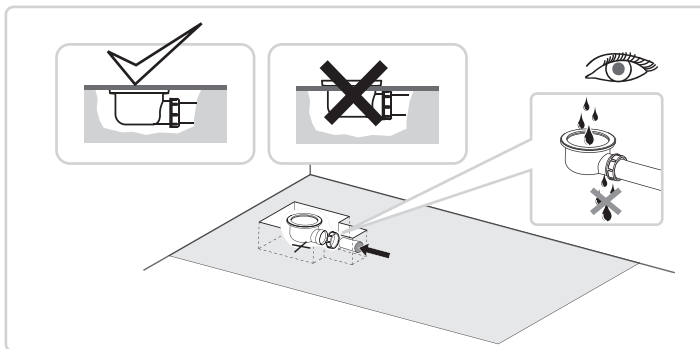

SHOWER TRAY UNIQUE

1

2

3

4

5

Installation

SHOWER TRAY UNIQUE

6

7

8

9

10

11

Adhesives and others (supplied by hidrobox)

Two-component polyurethane adhesive R2 or R2T
Cube of 5KG or 10KG White