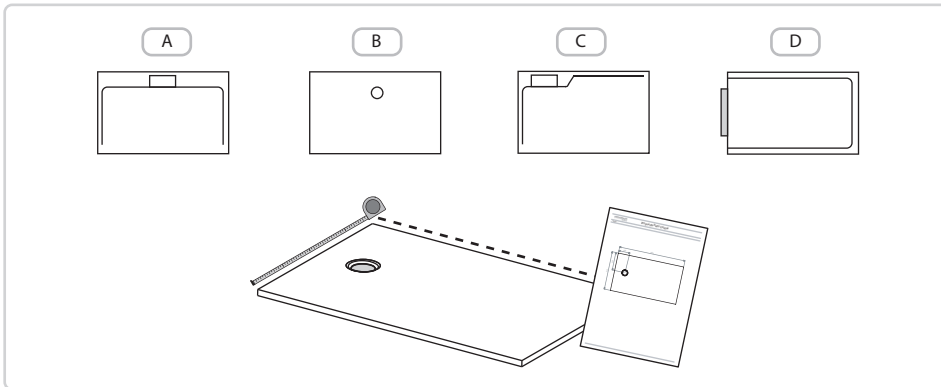

SHOWER TRAY UNIQUE

1

2

3

4

5

Installation

SHOWER TRAY UNIQUE

6

7

8

9

10

11

Adhesives and others (supplied by hidrobox)

Two-component polyurethane adhesive R2 or R2T
Cube of 5KG or 10KG White