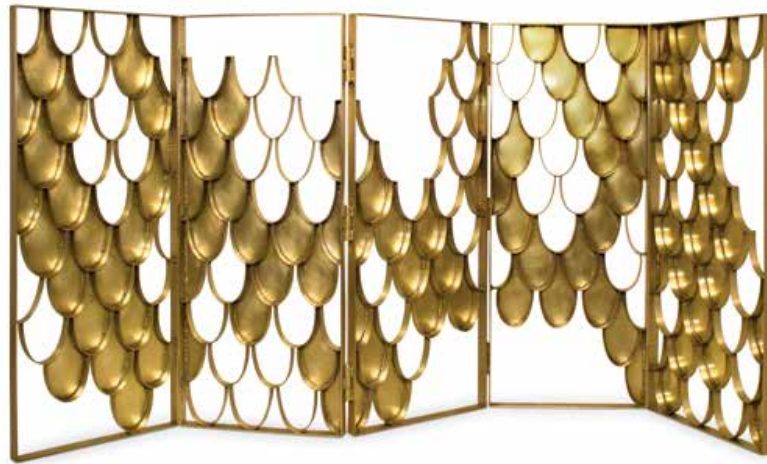

BRABBU
DESIGN FORCES

CASEGOODS UPHOLSTERY LIGHTING RUGS ART ACCESSORIES

KOI | SCREEN

KOI carp is a recurring symbol of Japanese culture, highly appreciated by its decorative purposes, not only in water gardens but also in Irezumi practice or, most commonly, in tattoos. Its natural colour mutations reveal their capacity to adapt, just like the KOI screen that you can use to create a better sense of space division in your ambiances. The KOI scales that compose the panels of the screen shine and reflect – on its brass surface – the sun caught throughout the clear water. KOI and the Japanese word for love or affection are homophones, making the carp also a symbol of love and friendship.

DIMENSIONS

WIDTH 258 cm | 101,57"
DEPTH 4 cm | 1,57"
HEIGHT 121 cm | 47,63"

MATERIALS

Brushed aged brass.

LEAD TIME

Production time is between 6 to 8 weeks for BRABBU collections.
Delivery time is not included