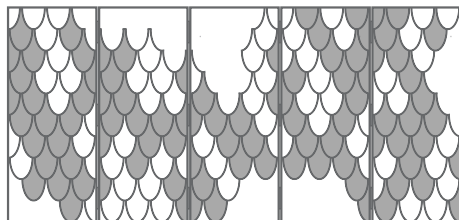

BRABBU
DESIGN FORCES

CASEGOODS UPHOLSTERY LIGHTING RUGS ART ACCESSORIES

KOI | SCREEN

KOI carp is a recurring symbol of Japanese culture, highly appreciated by its decorative purposes, not only in water gardens but also in Irezumi practice or, most commonly, in tattoos. Its natural colour mutations reveal their capacity to adapt, just like the KOI screen that you can use to create a better sense of space division in your ambiances. The KOI scales that compose the panels of the screen shine and reflect – on its brass surface – the sun caught throughout the clear water. KOI and the Japanese word for love or affection are homophones, making the carp also a symbol of love and friendship.

DIMENSIONS

WIDTH 258 cm | 101,57"
DEPTH 4 cm | 1,57"
HEIGHT 121 cm | 47,63"

MATERIALS

Brushed aged brass.

LEAD TIME

Production time is between 6 to 8 weeks for BRABBU collections.
Delivery time is not included