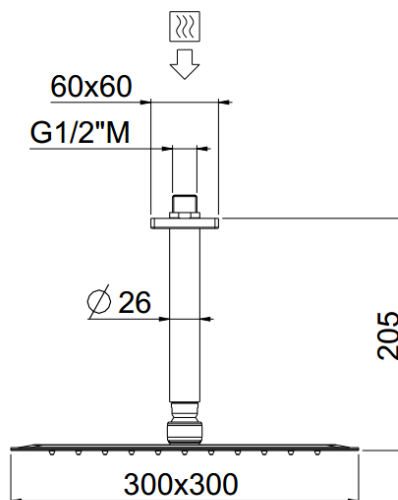

MySlim

Quadro 1 300x300
26206C15/NI

TECHNICAL INFORMATION

Single-function ultrathin square shower head 300x300, non-liming in INOX with roof mounted shower arm in brass Ø 26 1/2" mm, 15 cm. CHROME

Flow rate:
7 l/min

FEATURES

Rain jet

Non-liming

ecologic

PICTURE

TECHNICAL DRAWING

SPARE PARTS

FINISHINGS