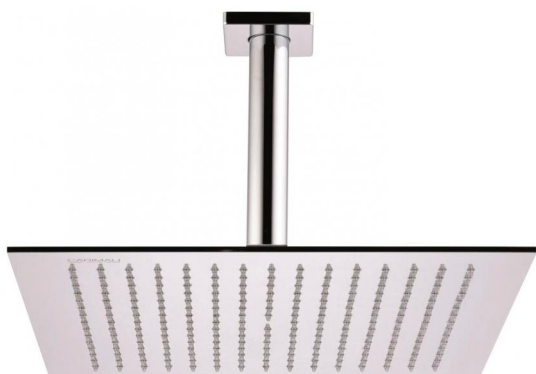

MySlim

Quadro 1 300x300
26206C15/NI

TECHNICAL INFORMATION

Single-function ultrathin square shower head 300x300, non-liming in INOX with roof mounted shower arm in brass Ø 26 1/2" mm, 15 cm. CHROME

Flow rate:
7 l/min

FEATURES

Rain jet

Non-liming

ecologic

PICTURE

TECHNICAL DRAWING

SPARE PARTS

FINISHINGS