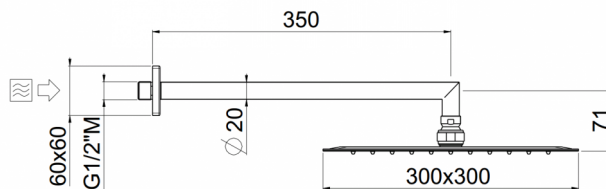

## TECHNICAL INFORMATION

Single-function ultrathin square shower head 300x300, non-liming in INOX with wall mounted shower arm in brass  $\varnothing 20$  1/2" mm, 35 cm. CHROME

**Flow rate:**  
7 l/min

## TECHNICAL DRAWING