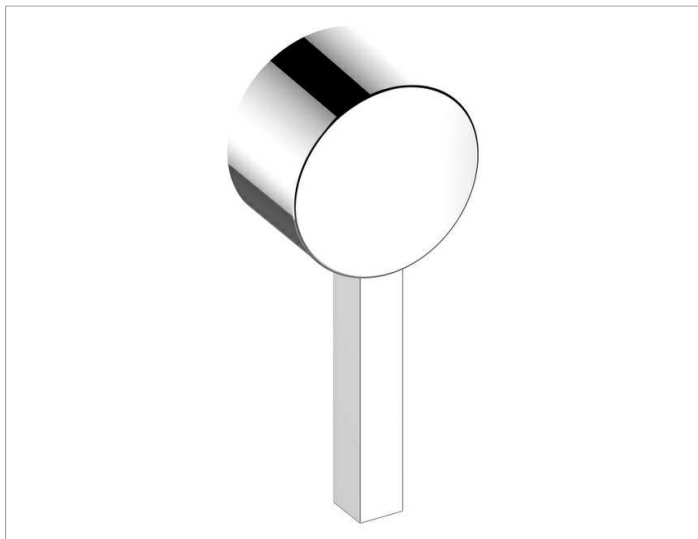

**IXMO**

59551019001 Single lever mixer / handles

**PRODUCT**

**DRAWING**

**PRODUCT ATTRIBUTES**

handles matching the recessed single lever mixers  
no. 59551 019501, 59551 019502

**SURFACE**

chrome-plated