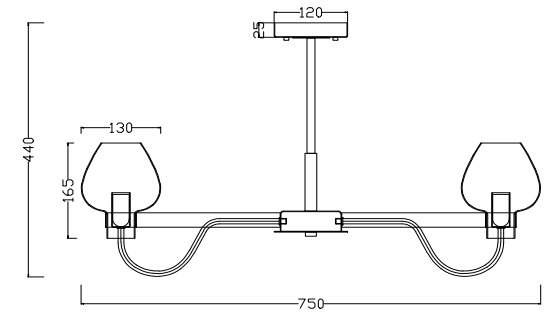

FREYA
TRADITION OF QUALITY

Instruction

FR5028PL-08B

8 x E14 (60W)

Model: FR5028PL-08B

Series: Tara

Ceiling Lamps