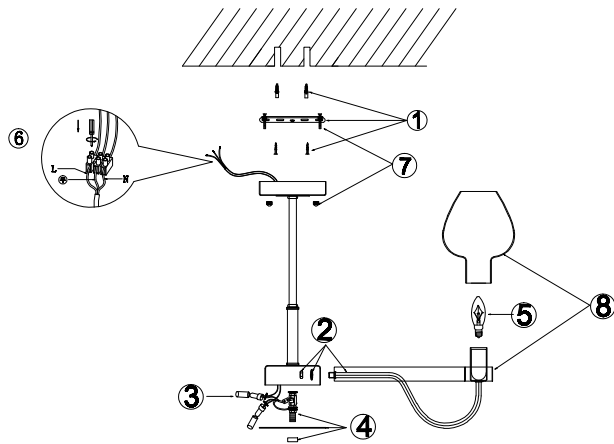

FREYA
TRADITION OF QUALITY

Instruction

FR5028PL-08B

8 x E14 (60W)

Model: FR5028PL-08B

Series: Tara

Ceiling Lamps