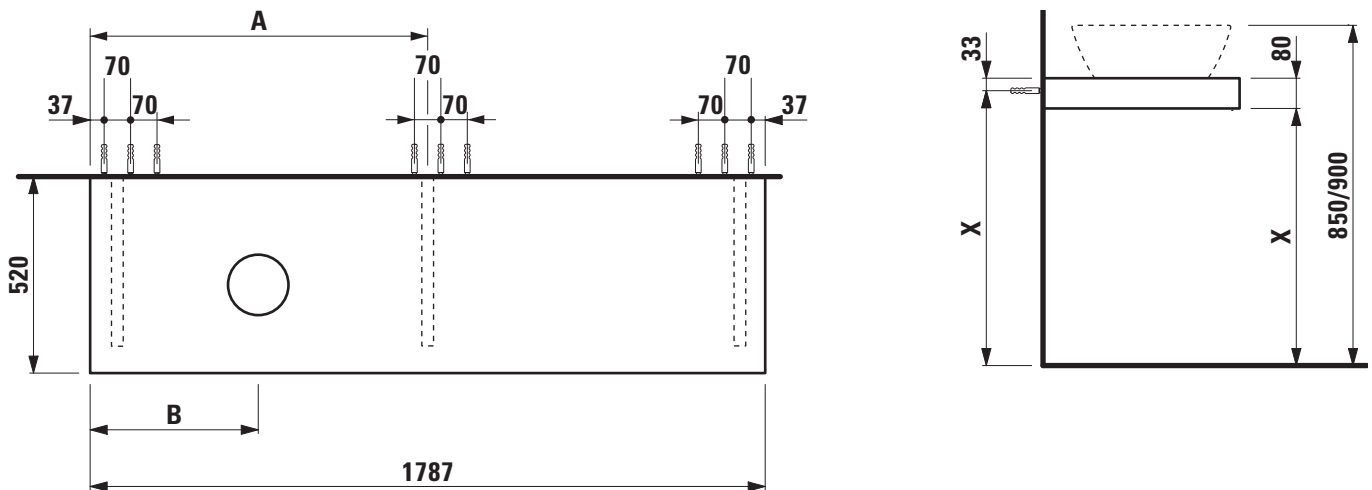

TECHNICAL DRAWINGS / S 1 : 20

A / mm	B / mm	Ceramic
893,5	225	Kartell by Laufen s1833.4
893,5	241	Kartell by Laufen s1233.2 (with tap bank left)
893,5	250	Palomba s1680.1
893,5	300	Kartell by Laufen s1333.2, s1833.8
893,5	345	Val s1228.2 (semi-wet-area right)
893,5	354	Val s1628.8
893,5	374	Kartell by Laufen s1833.5
893,5	358	Palomba s1680.2
893,5	397	Val s1228.1
893,5	398	Palomba s1680.3

A / mm	B / mm	Ceramic
1070	447	Living Square s1643.2 Laufen Pro S s1696.4, s1696.7
893,5	505	Val s1628.7
1070	546	Living Square s1643.4
893,5	550	Val s1228.2 (semi-wet-area left)
1070	599	Kartell by Laufen s1833.9
893,5	652	Kartell by Laufen s1233.2 (with tap bank right)
893,5	447	all other from matrix for washtops Case

X = The exact height must be set during installation.