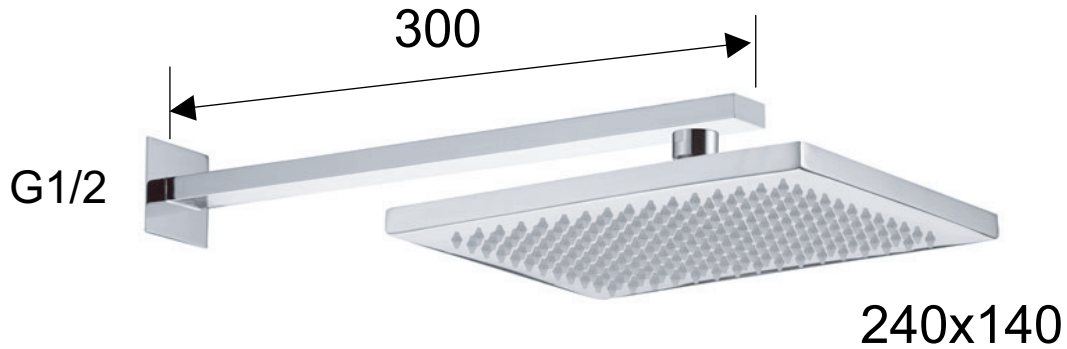

**DANIEL**

SCHEDA TECNICA TECHNICAL FEATURES

ART. COD.

**SKT615Z**

**MATERIALI / MATERIALS**

OTTONE CROMATO / CHROME PLATED BRASS

**CROMATURA / CHROME PLATING**

UNI EN 248