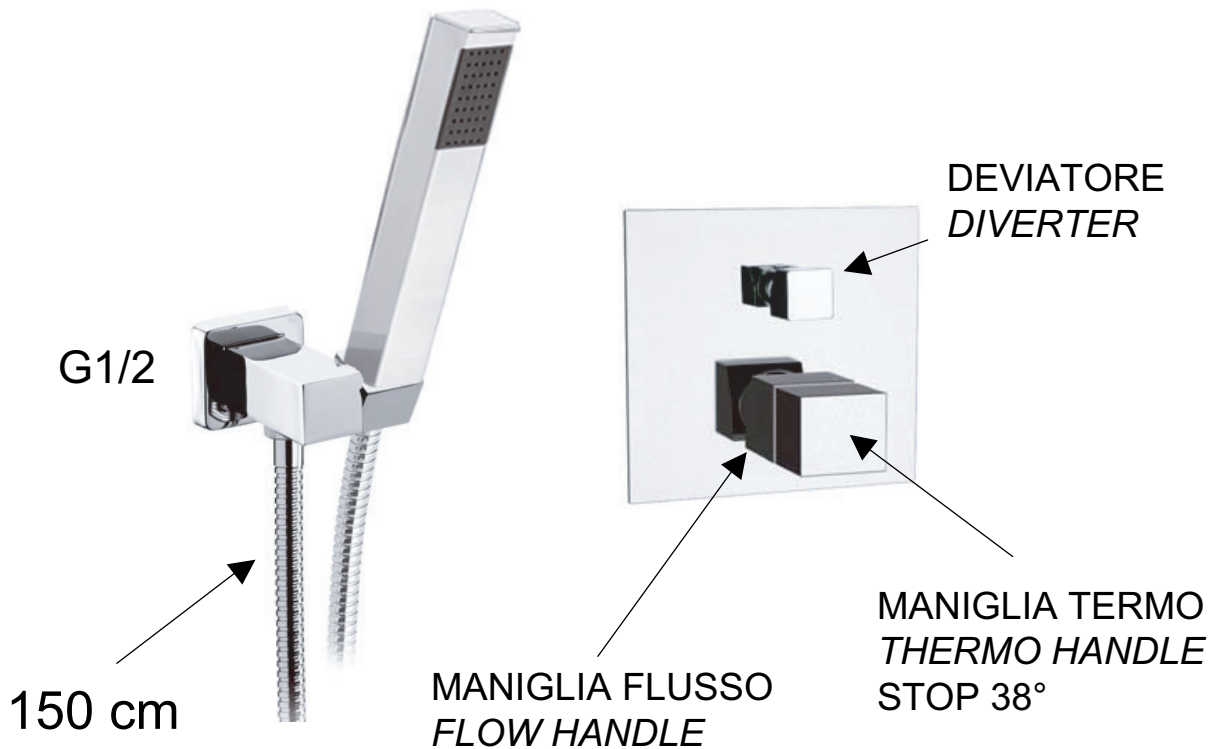

**DANIEL**

SCHEDA TECNICA TECHNICAL FEATURES

ART. COD.

**SKT615Z**

**MATERIALI / MATERIALS**

OTTONE CROMATO / CHROME PLATED BRASS

**CROMATURA / CHROME PLATING**

UNI EN 248