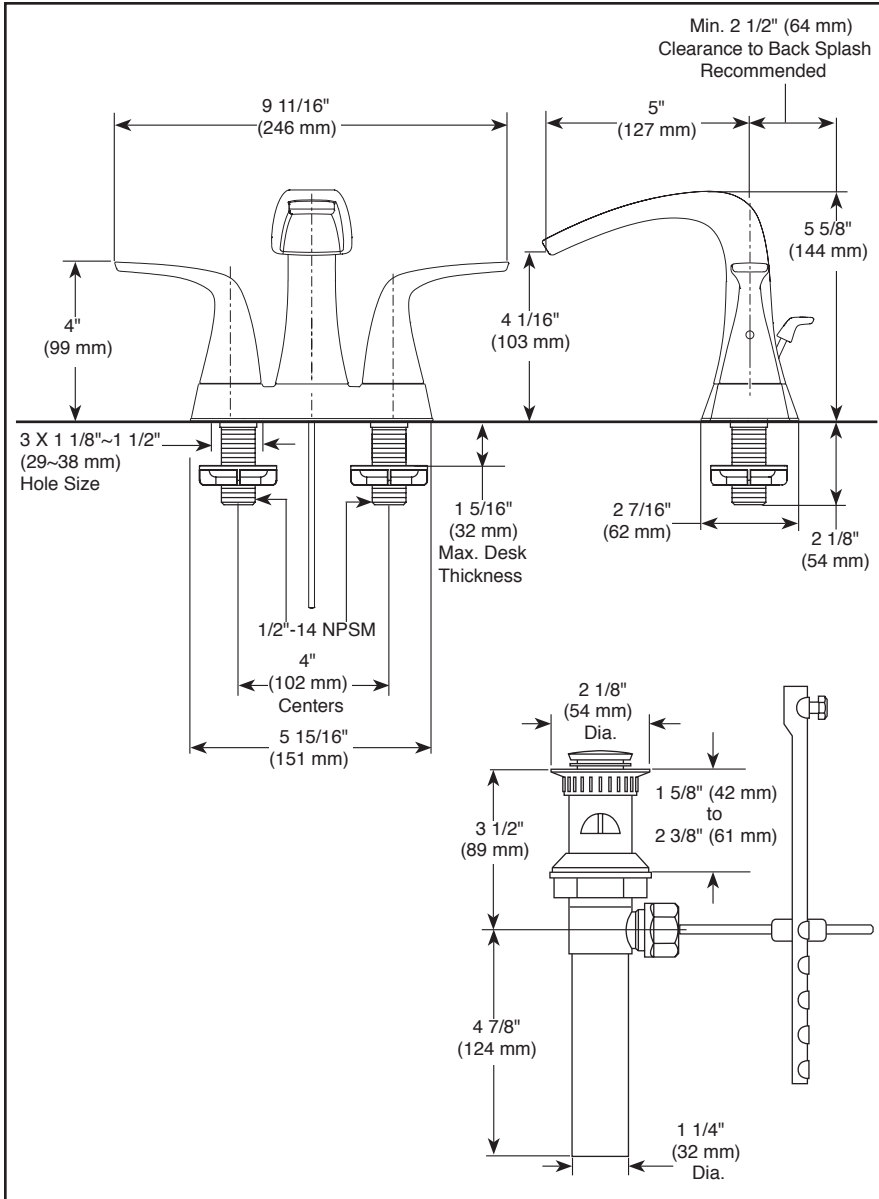

COMPLIES WITH:

- ASME A112.18.1 / CSA B125.1
- ASME A112.18.2 / CSA B125.2
- Indicates compliance to ICC/ANSI A117.1
- EPA WaterSense®
- Verified compliant with 0.25% weighted average Pb content regulations