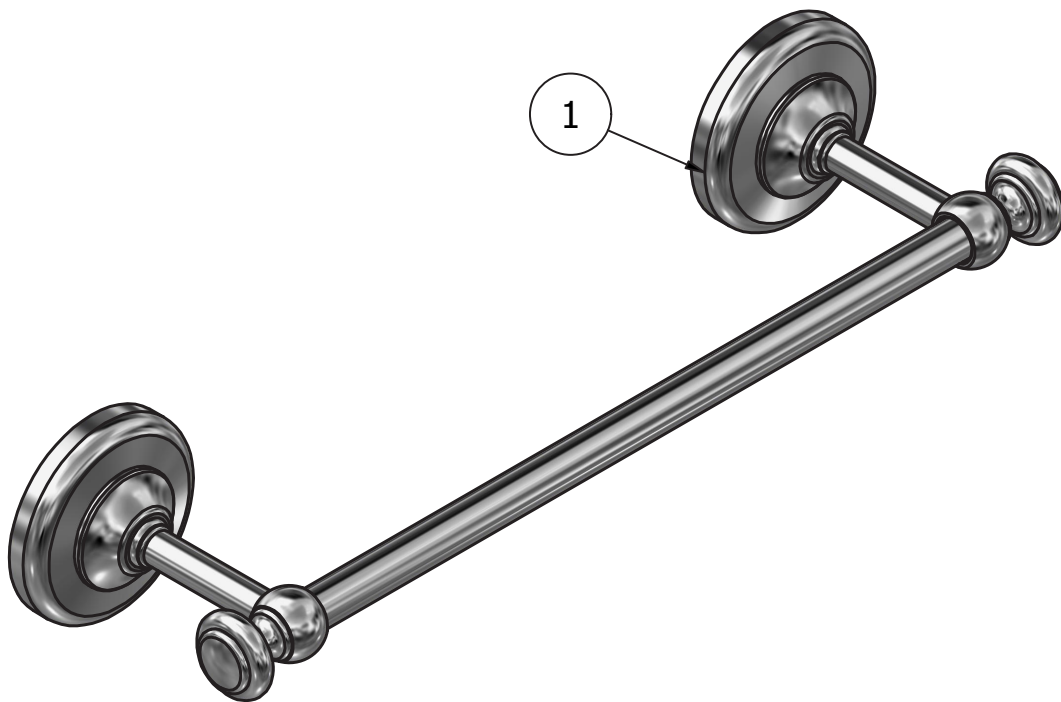

P.IVA 01785230986
capitale sociale
€420.000,00 i.v.

www.weareib.it

WE ARE **IB**

ELENCO PARTI			
ELEMENTO	CODICE	DESCRIZIONE	QTÀ
1	AQ0013312	Porta salviette 30cm Hermes	1

WE ARE IB

WARRANTY

All IB Rubinetterie SpA products are warranted for 10 years from the date of purchase, for the following cases: