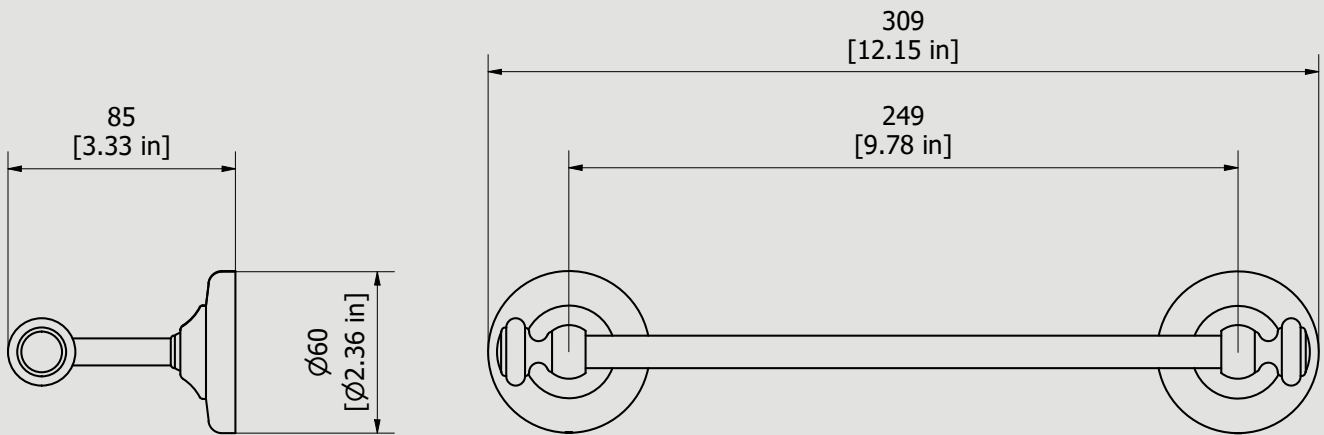

310x85x60 mm

Weight

0.4 kg

Finishes

- **CC**
CHROME
- **CF**
BLACK CHROME
- **OO**
GOLD
- **BB**
ANTIQUÉ BRONZE
- **SS**
BRUSHED NICKEL
- **CS**
BRUSHED BLACK CHROME
- **BO**
MATT WHITE
- **NP**
MATT BLACK
- **IS**
BRUSHED PALE GOLD
- **OS**
BRUSHED GOLD
- **II**
PALE GOLD
- **RR**
ANTIQUÉ COPPER
- **RS**
ROSE GOLD
- **ON**
NATURAL BRASS
- **SR**
BRUSHED ROSE GOLD
- **PL**
PLATINUM

Dimensions

Cartridge

Hoses

Aerator

Flow Rate (+/-10%)

1 BAR

2 BAR

3 BAR