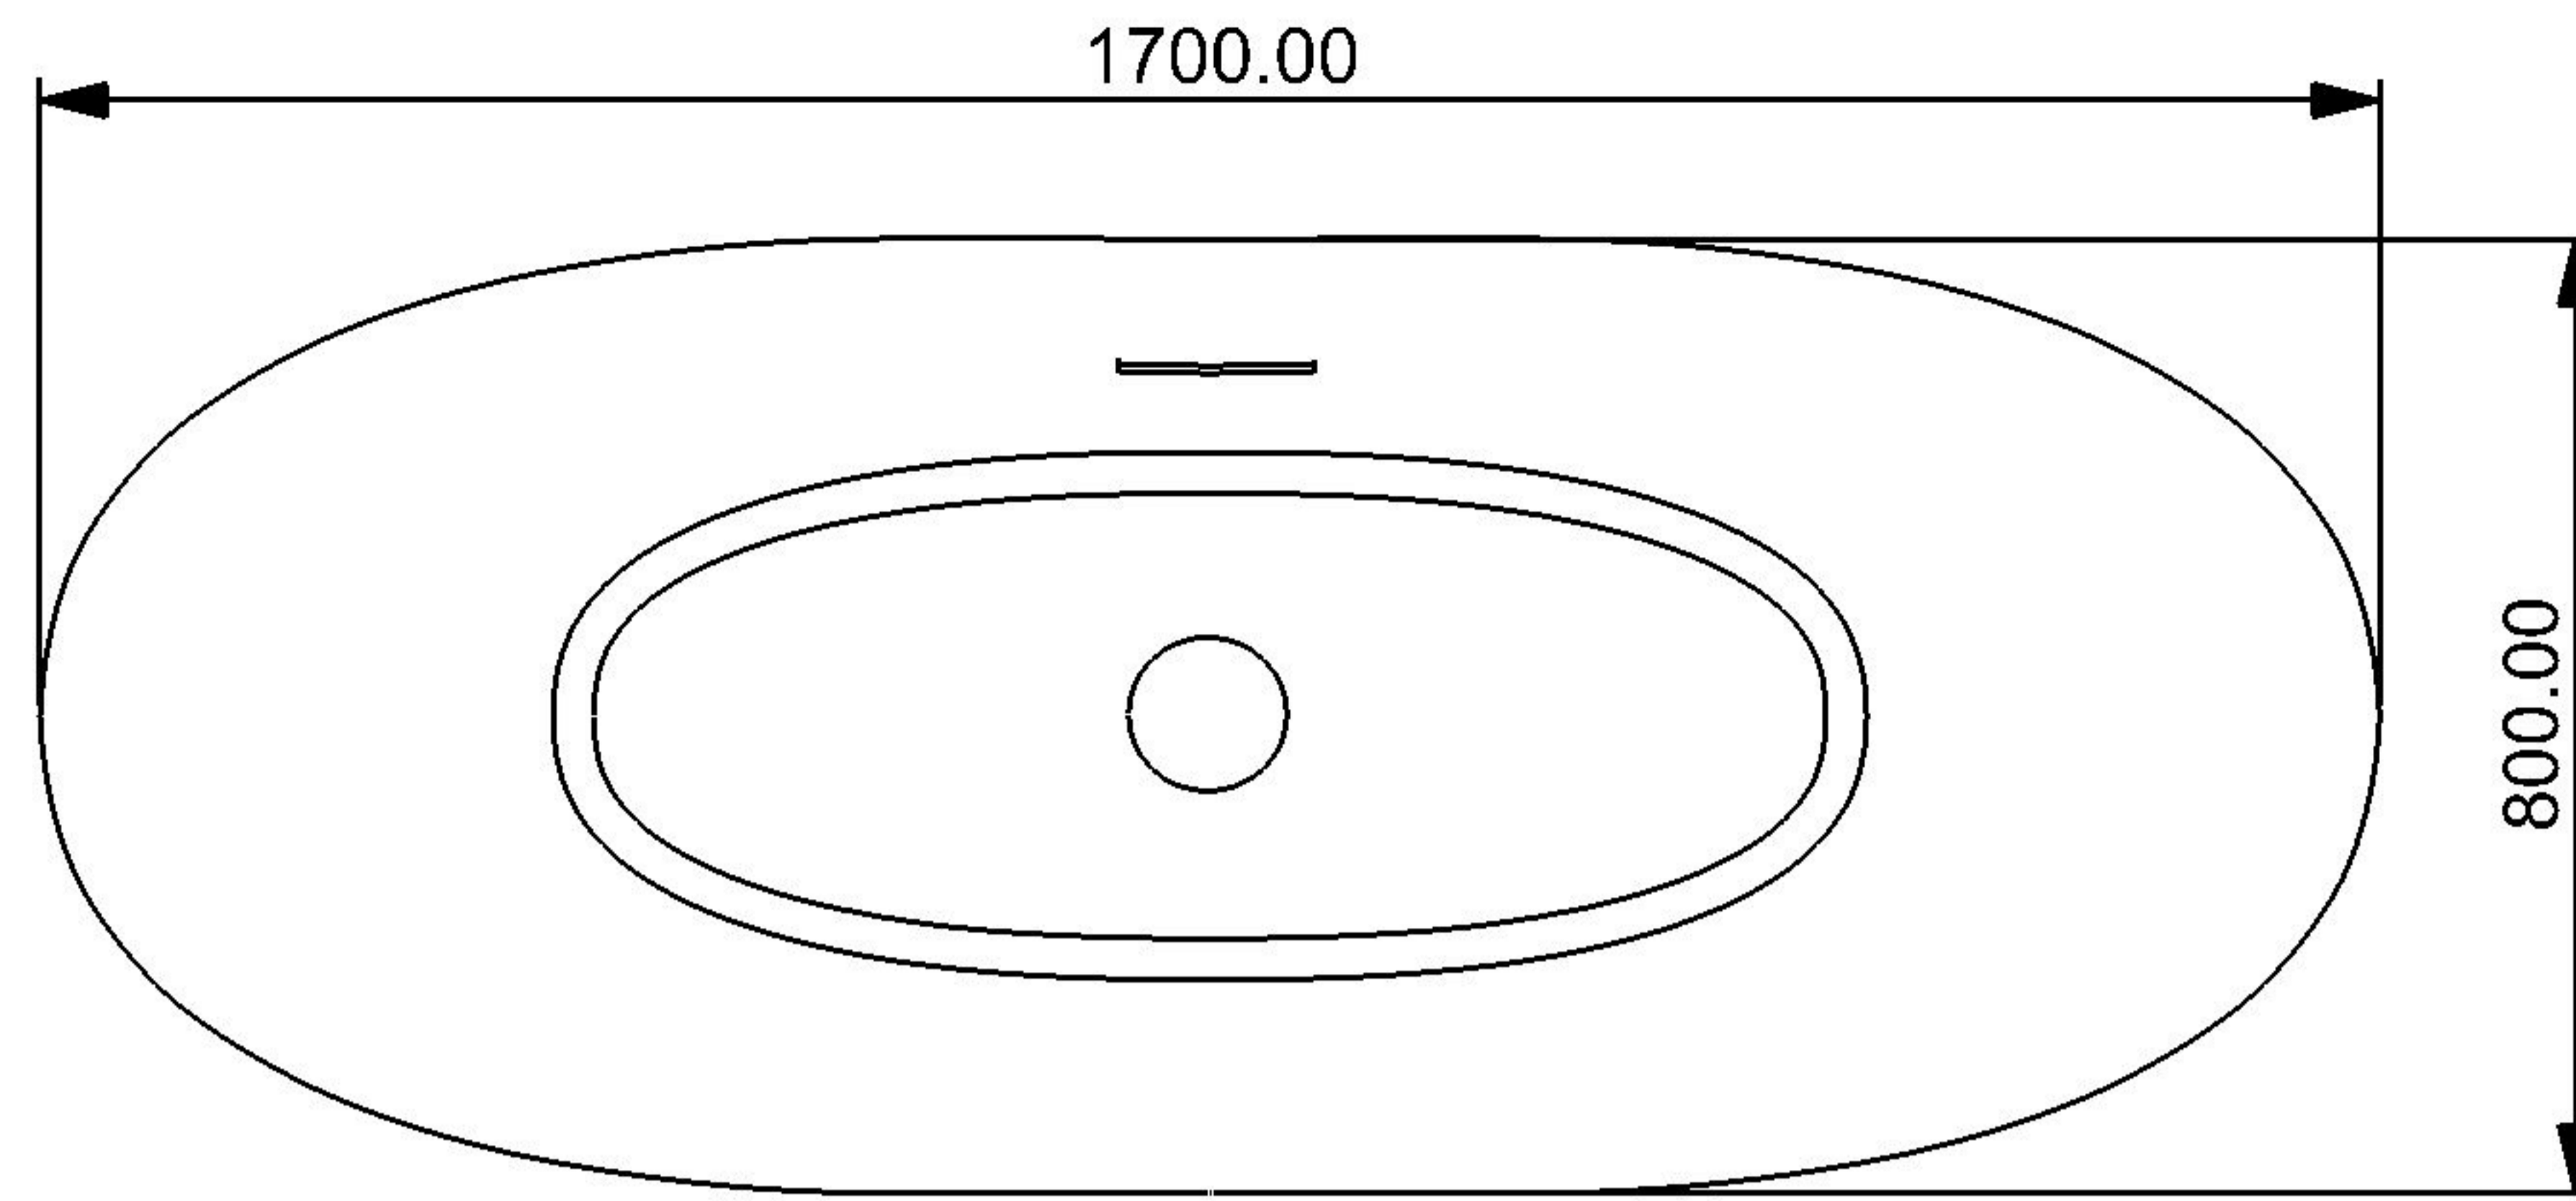

GSG
CERAMIC DESIGN

Vasca a parete o centro stanza
in acrilico con troppopieno
Buthtub free standing or back to wall
in acrylic with overflow

TOP

LEFT - SECTION

FRONT

Designation
Vasca a parete o centro stanza
in acrilico con troppopieno
Buthtub free standing or back to wall
in acrylic with overflow

Scale
1:10

cod. VAFL

GSG
CERAMIC DESIGN

This drawing including the respective data may neither be duplicated nor modified nor altered without the consent of GSG Ceramic Design. The use of the data/technical drawings take place at users own risk and under exclusion of any liability of GSG Ceramic Design. The dimensions are not binding; products are subject to changes. Measurement shown may be subjected to small variations or are indicative.