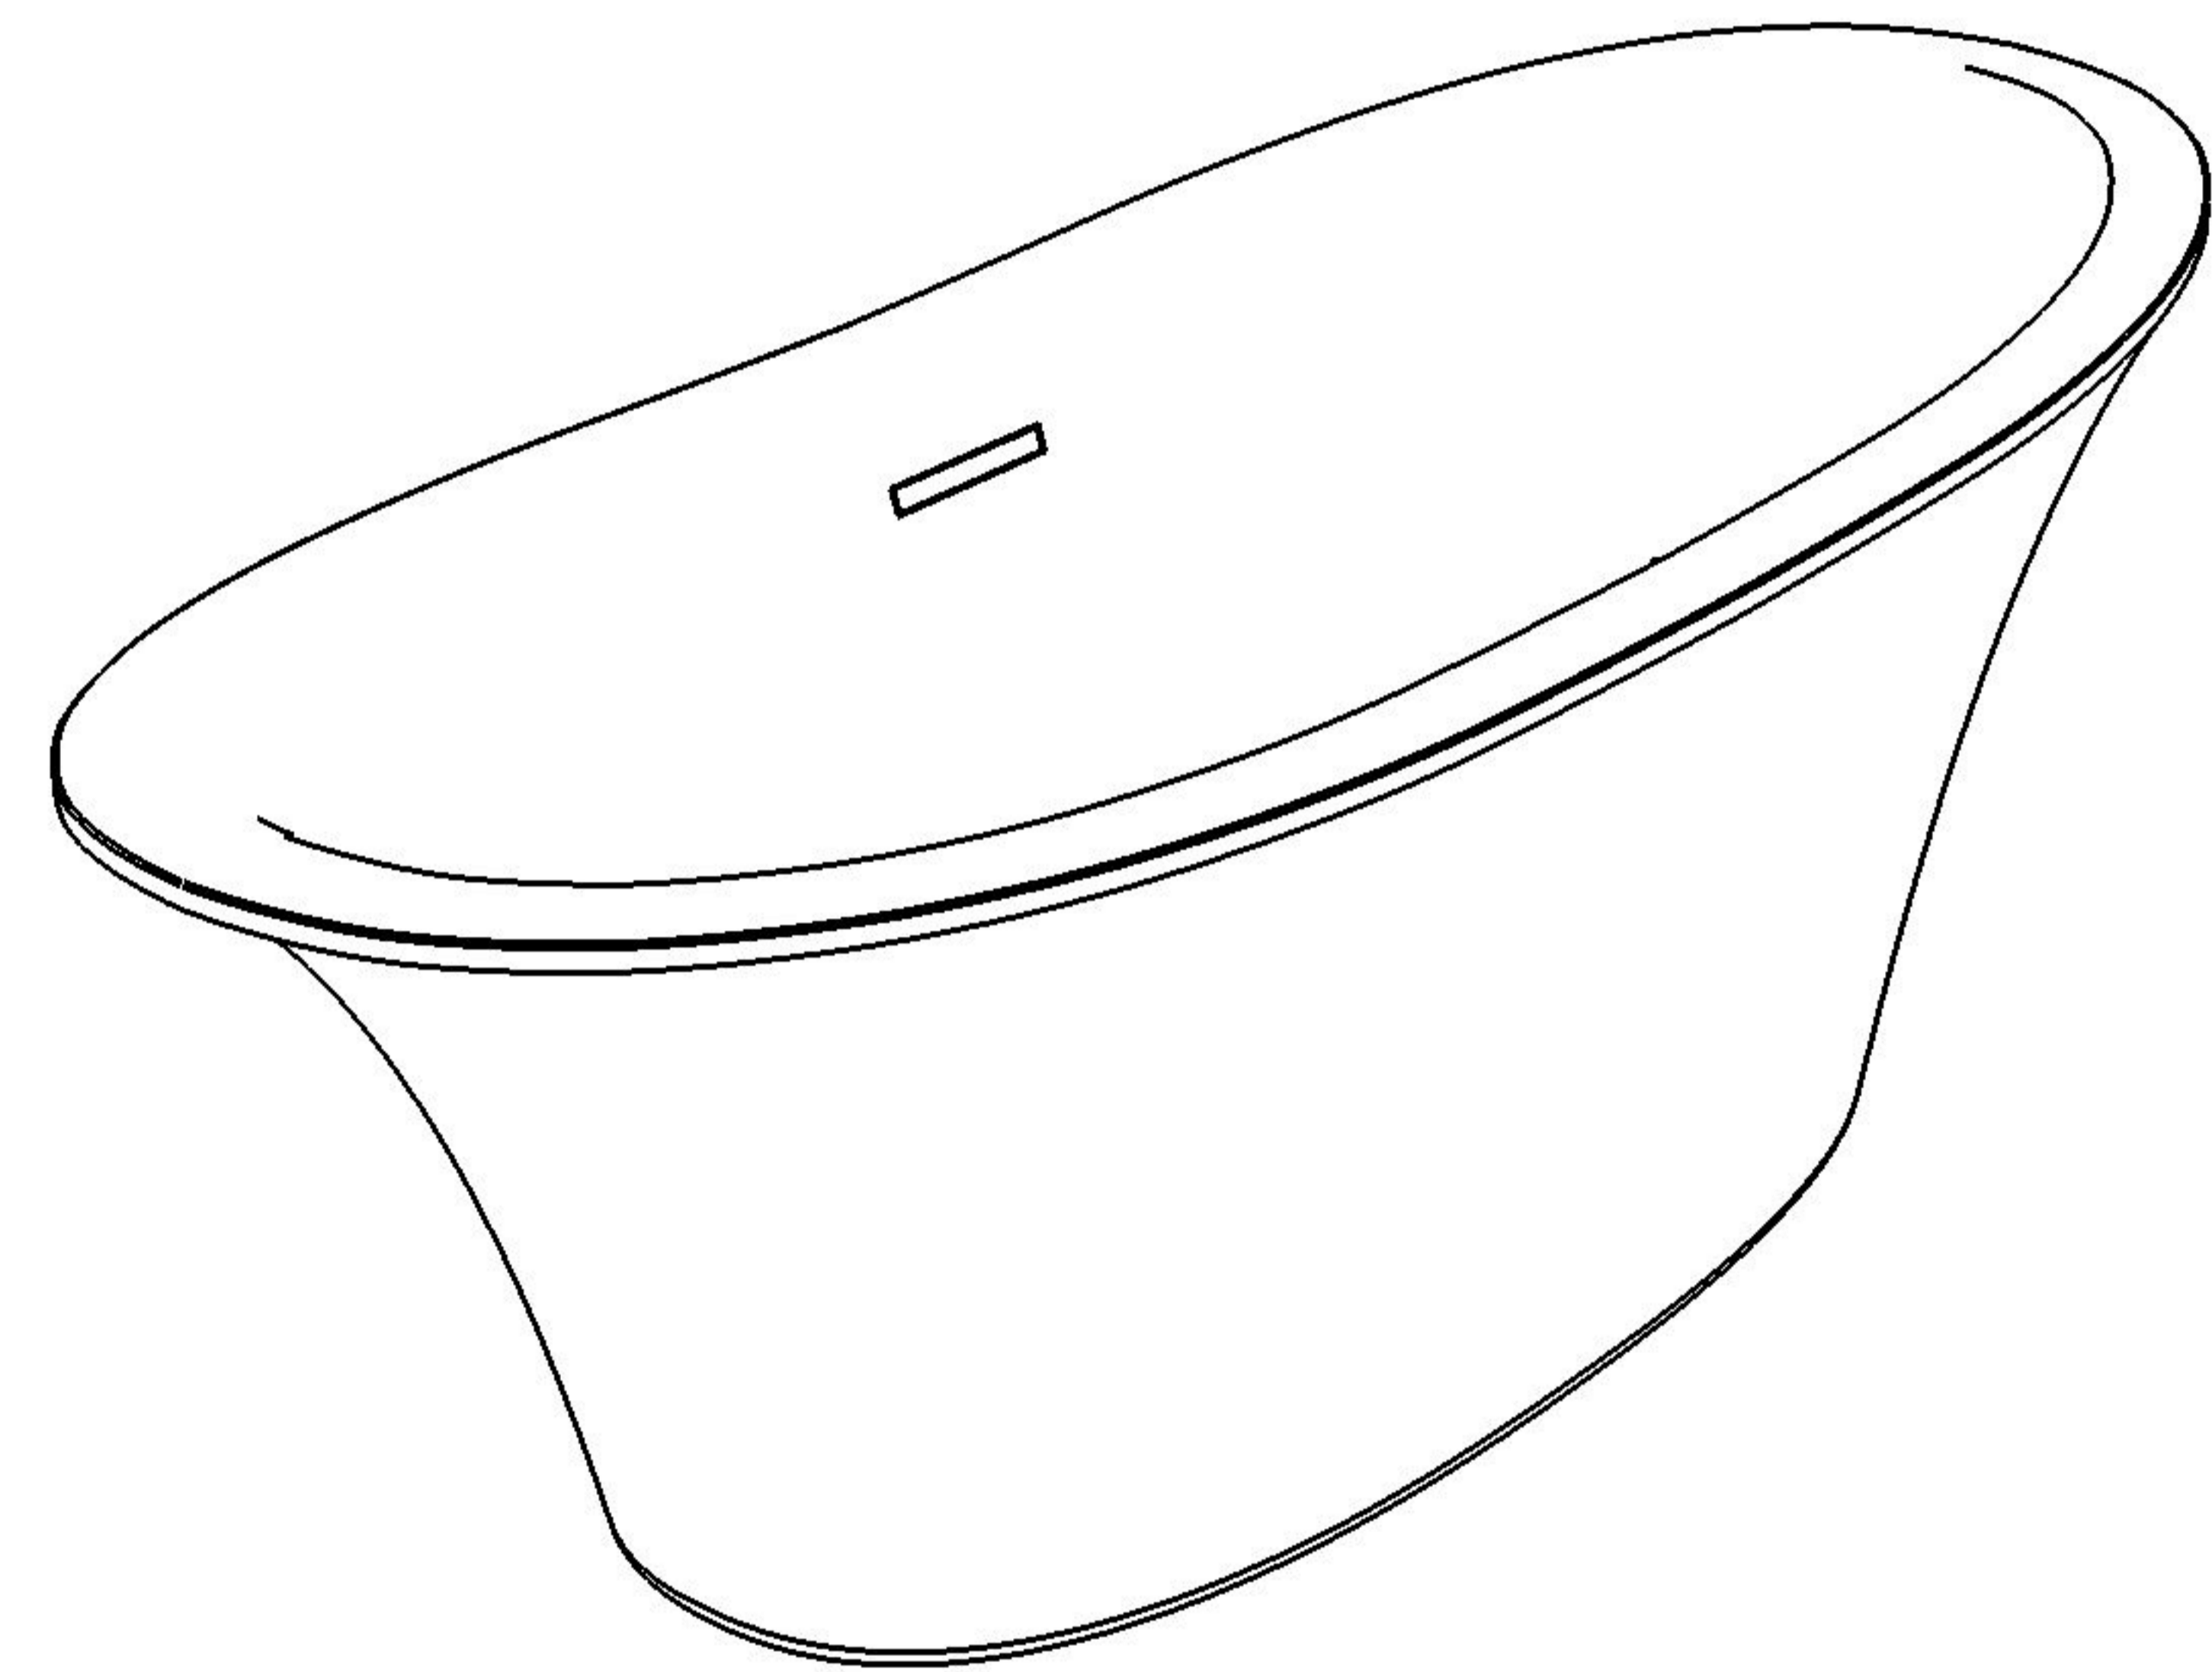

GSG
CERAMIC DESIGN

Vasca a parete o centro stanza
in acrilico con troppopieno
Buthtub free standing or back to wall
in acrylic with overflow

TOP

LEFT - SECTION

FRONT

Designation
Vasca a parete o centro stanza
in acrilico con troppopieno
Buthtub free standing or back to wall
in acrylic with overflow

Scale
1:10

cod. VAFL

GSG
CERAMIC DESIGN

This drawing including the respective data may neither be duplicated nor modified nor altered without the consent of GSG Ceramic Design. The use of the data/technical drawings take place at users own risk and under exclusion of any liability of GSG Ceramic Design. The dimensions are not binding; products are subject to changes. Measurement shown may be subjected to small variations or are indicative.