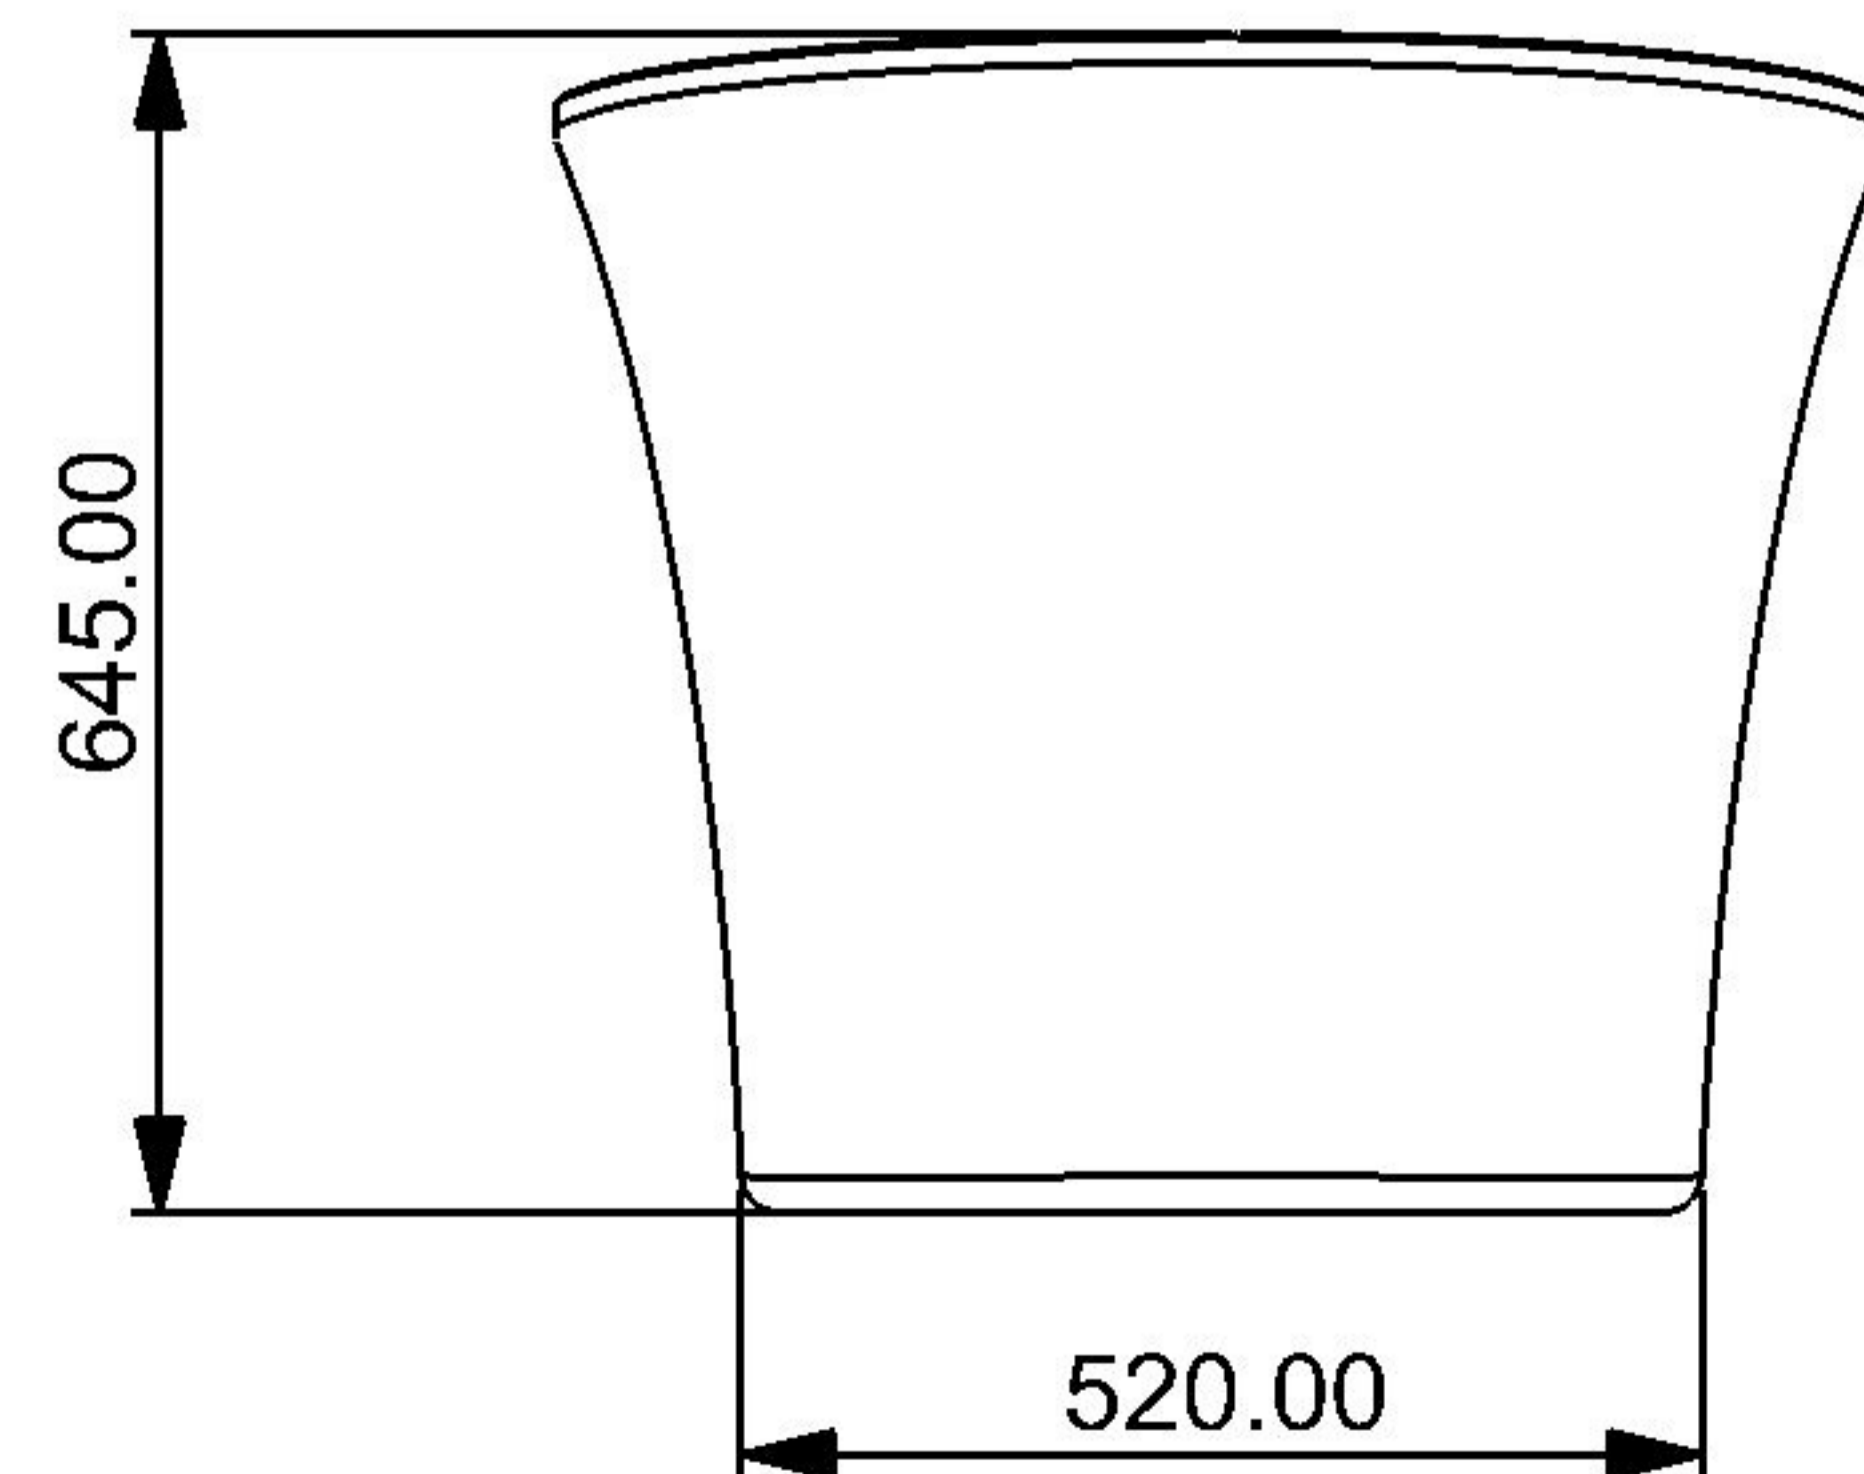

GSG
CERAMIC DESIGN

Vasca a parete o centro stanza
in acrilico con troppopieno
Buthtub free standing or back to wall
in acrylic with overflow

TOP

LEFT - SECTION

FRONT

Designation
Vasca a parete o centro stanza
in acrilico con troppopieno
Buthtub free standing or back to wall
in acrylic with overflow

Scale
1:10

cod. VAFL

GSG
CERAMIC DESIGN

This drawing including the respective data may neither be duplicated nor modified nor altered without the consent of GSG Ceramic Design. The use of the data/technical drawings take place at users own risk and under exclusion of any liability of GSG Ceramic Design. The dimensions are not binding; products are subject to changes. Measurement shown may be subjected to small variations or are indicative.