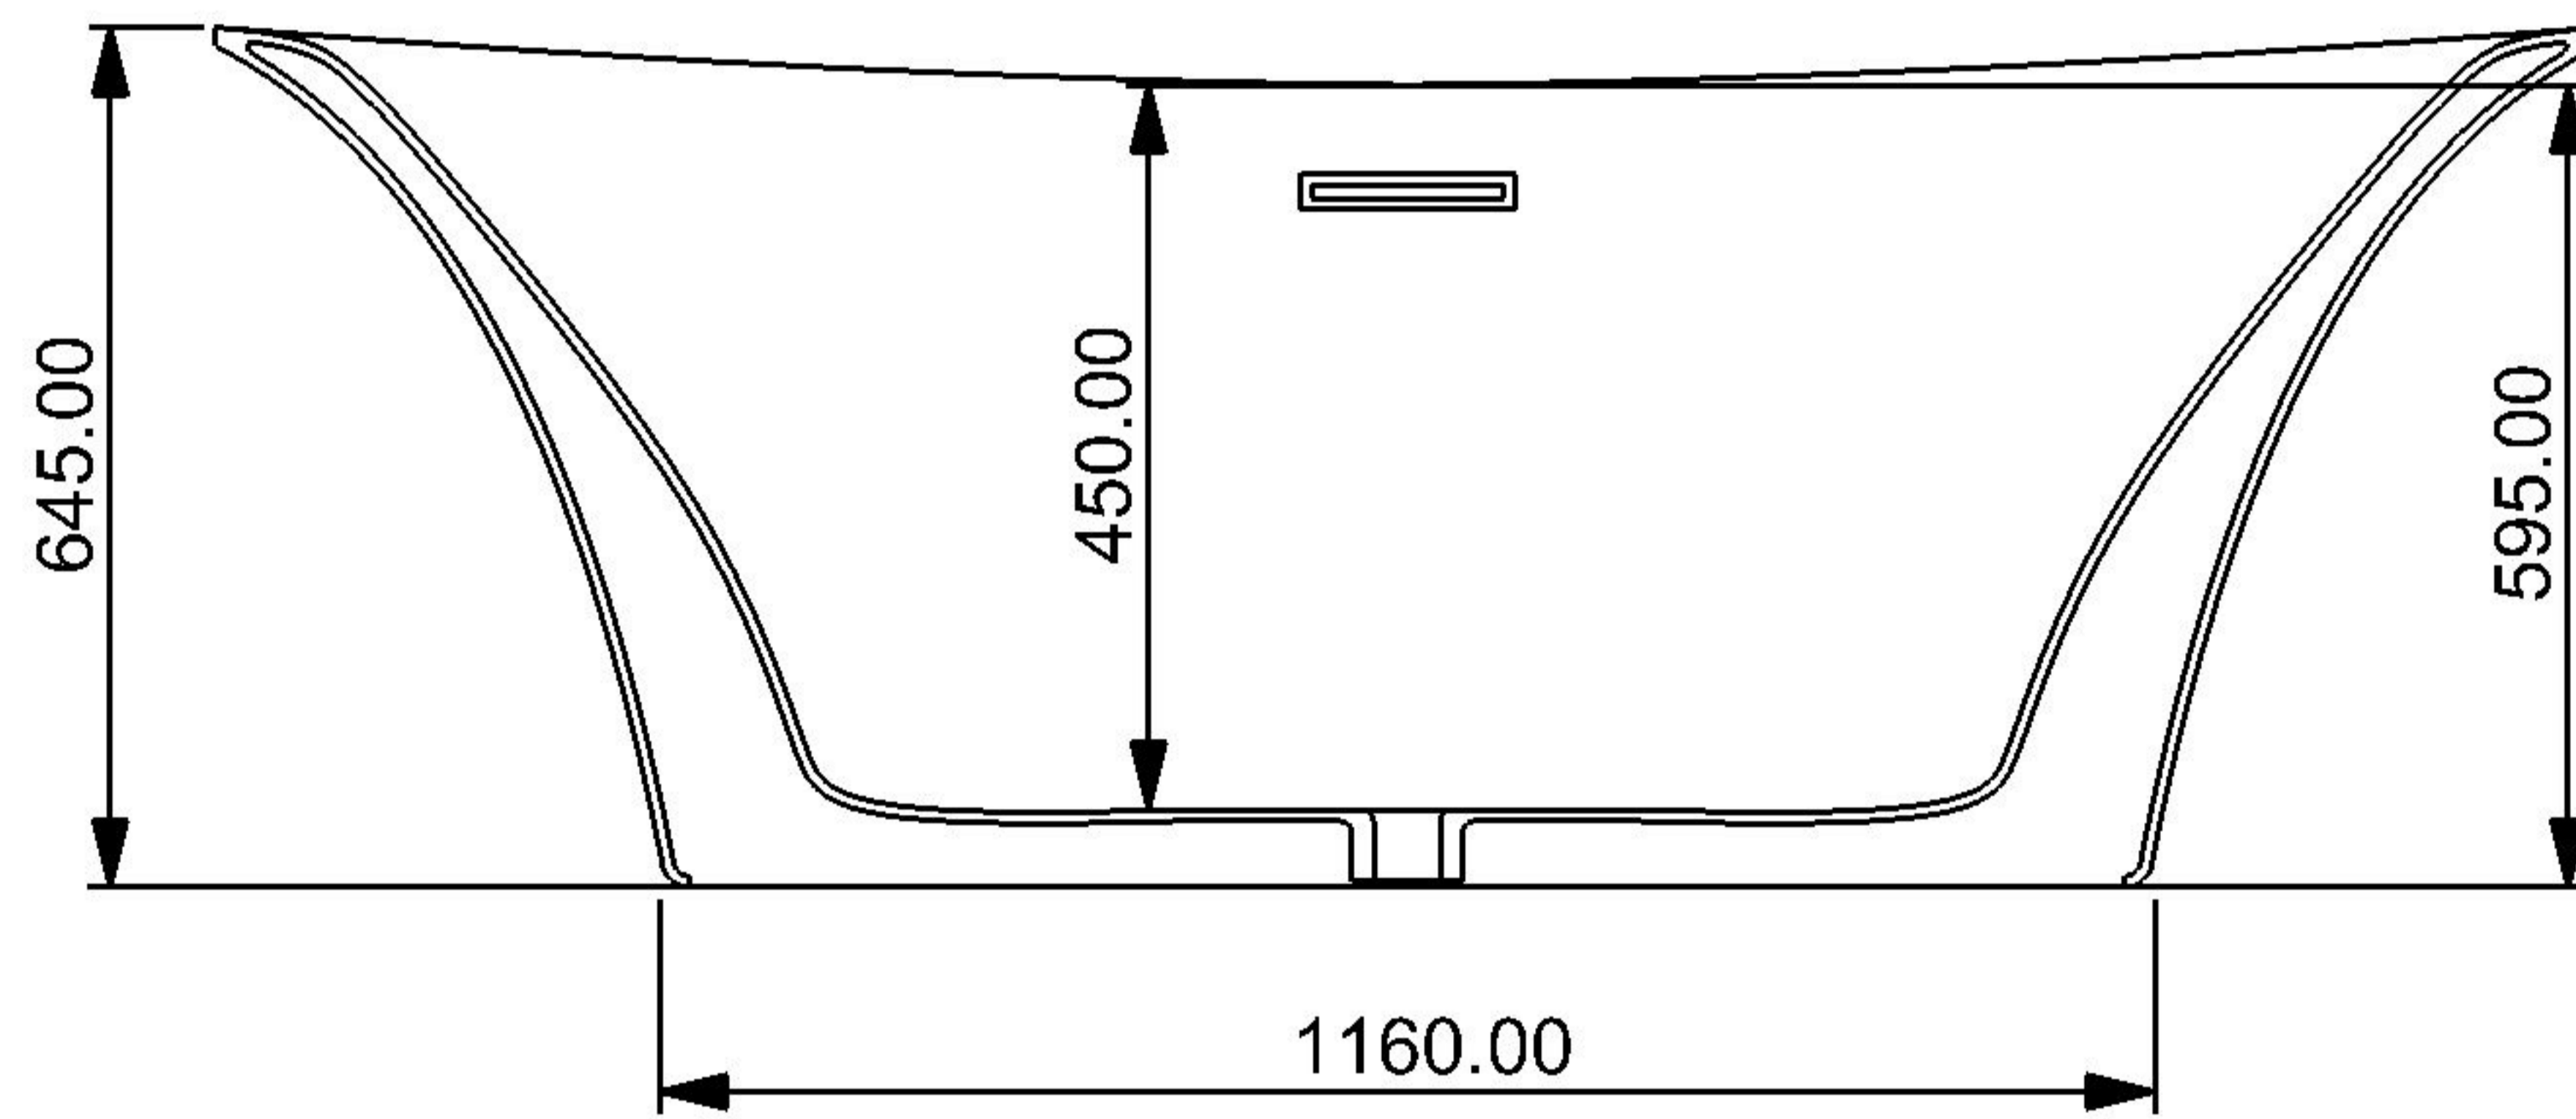

GSG
CERAMIC DESIGN

Vasca a parete o centro stanza
in acrilico con troppopieno
Buthtub free standing or back to wall
in acrylic with overflow

TOP

LEFT - SECTION

FRONT

Designation
Vasca a parete o centro stanza
in acrilico con troppopieno
Buthtub free standing or back to wall
in acrylic with overflow

Scale
1:10

cod. VAFL

GSG
CERAMIC DESIGN

This drawing including the respective data may neither be duplicated nor modified nor altered without the consent of GSG Ceramic Design. The use of the data/technical drawings take place at users own risk and under exclusion of any liability of GSG Ceramic Design. The dimensions are not binding; products are subject to changes. Measurement shown may be subjected to small variations or are indicative.