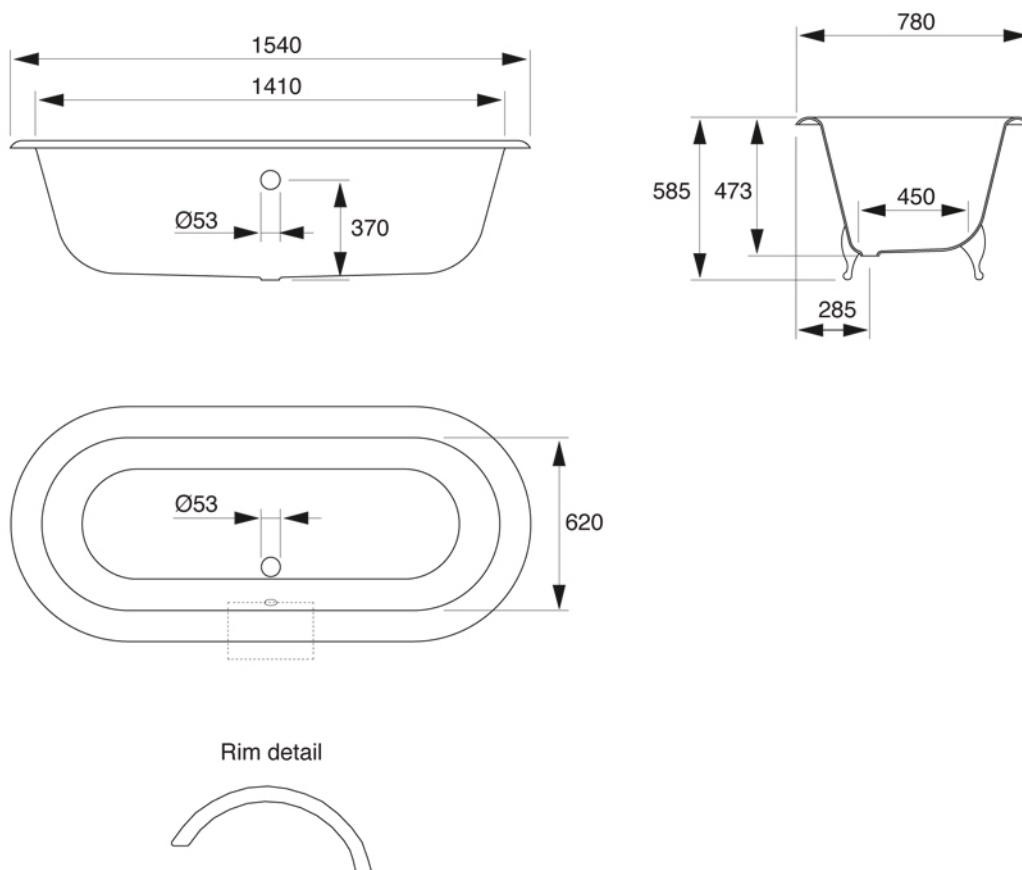

Feet model	A (mm)	B (mm)
Ball & Claw	1080	380
Flower	1030	330

CAST IRON BATHTUB Collection	
Code	Description
9153 9154	Cast iron bathtub 1700x780 (Kg. 129 - Lt. 190) Without taps holes, external unfinished With taps holes, external unfinished

GH
GENTRY HOME

Verona - Italy
tel. +39 045 8006917
fax. +39 045 8020111
gentry-home.com

CAST IRON BATHTUB Collection	
Code	Description
9130	Cast iron bathtub 1540x780
(kg. 113 - Lt. 170) Without taps holes, external unfinished
103	External painting External painting White
105	External painting RAL
106	Gold leaf decoration
107	Silver leaf decoration

Verona - Italy
 tel. +39 045 8006917
 fax. +39 045 8020111
 gentry-home.com

Ball and Claw

Flower

CAST IRON BATHTUB Collection	
Code	Description
9168 9171 9169-C 9170-I/N/O/OR 9170-B/ND/R	Ball&Claw cast iron feet Unfinished White Chrome Incalux, Nickel, Dark Gold, Rose Gold Bronze, Dark Nickel, Copper Flower cast iron feet Unfinished White Chrome Incalux, Nickel, Dark Gold, Rose Gold Bronze, Dark Nickel, Copper
9196 9199 9197-C 9198-I/N/O/OR 9198-B/ND/R	Ball&Claw cast iron feet Unfinished White Chrome Incalux, Nickel, Dark Gold, Rose Gold Bronze, Dark Nickel, Copper Flower cast iron feet Unfinished White Chrome Incalux, Nickel, Dark Gold, Rose Gold Bronze, Dark Nickel, Copper

Verona - Italy
 tel. +39 045 8006917
 fax. +39 045 8020111
 gentry-home.com

CAST IRON BATHTUB Collection	
Code	Description
0190-C 0191-I/N/O/OR 0191-B/ND/R	<p>Exposed bath waste with drain stopper chain and overflow with exposed pipes for floor connector and siphon</p> <p>Chrome Incalux, Nickel, Dark Gold, Rose Gold Bronze, Dark Nickel, Copper</p>