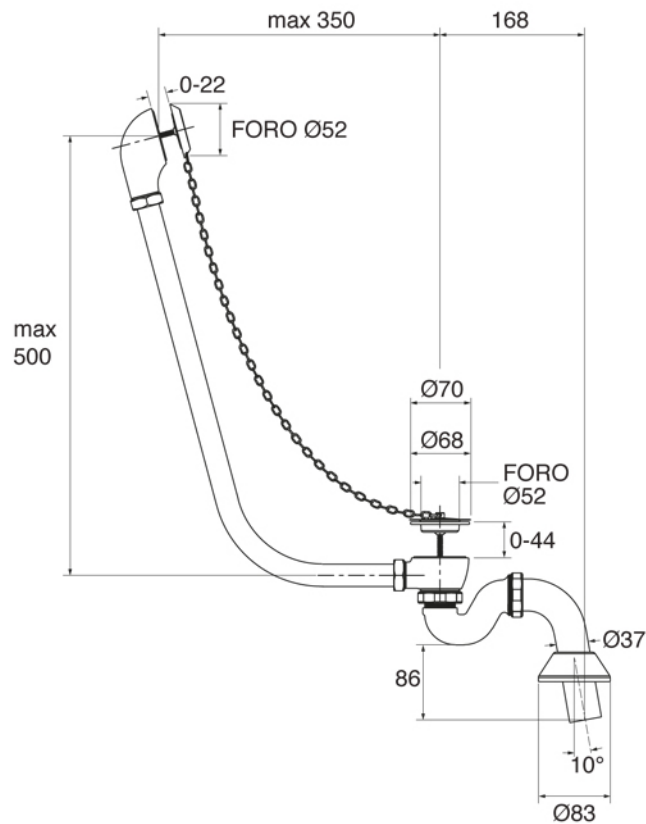

Feet model	A (mm)	B (mm)
Ball & Claw	1080	380
Flower	1030	330

CAST IRON BATHTUB Collection	
Code	Description
9153 9154	Cast iron bathtub 1700x780 (Kg. 129 - Lt. 190) Without taps holes, external unfinished With taps holes, external unfinished

Verona - Italy
 tel. +39 045 8006917
 fax. +39 045 8020111
 gentry-home.com

Ball and Claw

Flower

CAST IRON BATHTUB Collection	
Code	Description
9168 9171 9169-C 9170-I/N/O/OR 9170-B/ND/R	Ball&Claw cast iron feet Unfinished White Chrome Incalux, Nickel, Dark Gold, Rose Gold Bronze, Dark Nickel, Copper Flower cast iron feet Unfinished White Chrome Incalux, Nickel, Dark Gold, Rose Gold Bronze, Dark Nickel, Copper
9196 9199 9197-C 9198-I/N/O/OR 9198-B/ND/R	Ball&Claw cast iron feet Unfinished White Chrome Incalux, Nickel, Dark Gold, Rose Gold Bronze, Dark Nickel, Copper Flower cast iron feet Unfinished White Chrome Incalux, Nickel, Dark Gold, Rose Gold Bronze, Dark Nickel, Copper

Verona - Italy
 tel. +39 045 8006917
 fax. +39 045 8020111
 gentry-home.com

CAST IRON BATHTUB Collection	
Code	Description
0190-C 0191-I/N/O/OR 0191-B/ND/R	<p>Exposed bath waste with drain stopper chain and overflow with exposed pipes for floor connector and siphon</p> <p>Chrome Incalux, Nickel, Dark Gold, Rose Gold Bronze, Dark Nickel, Copper</p>