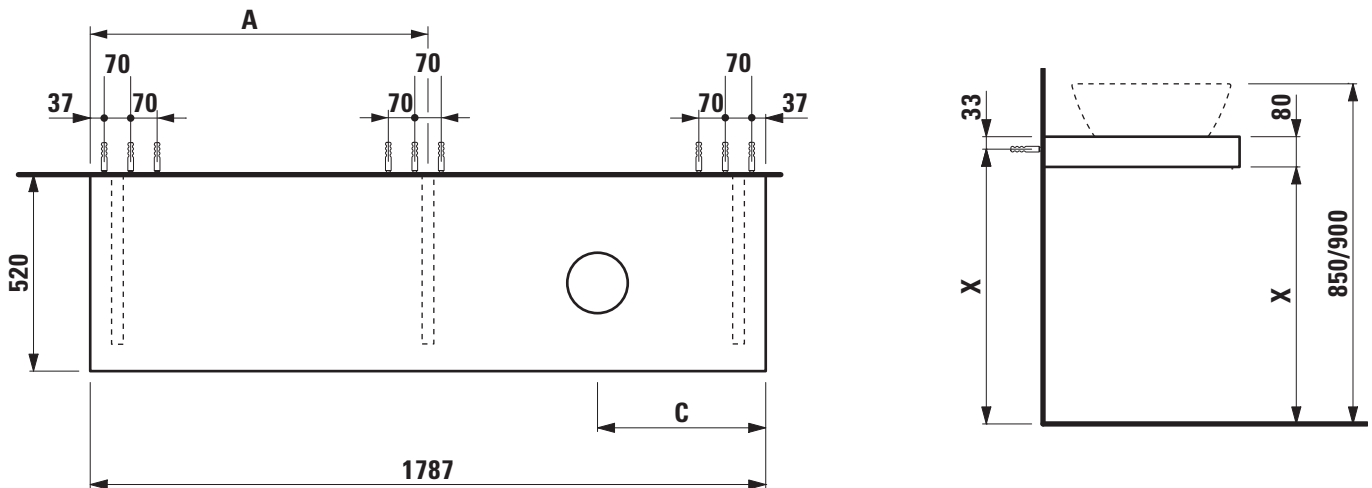

TECHNICAL DRAWINGS / S 1 : 20

A / mm	C / mm	Ceramic	A / mm	C / mm	Ceramic
893,5	225	Kartell by Laufen s1833.5	893,5	497	Val s1228.1
893,5	239	Kartell by Laufen s1233.2	893,5	505	Val s1628.7
893,5	242	Kartell by Laufen s1233.2 (with tap bank right)	893,5	535	Palomba s1680.2
717	300	Kartell by Laufen s1833.9	893,5	540	Val s1628.8
893,5	301	Kartell by Laufen s1333.3	717	546	Living Square s1643.4
893,5	345	Val s1228.2 (semi-wet-area left)	893,5	550	Val s1228.2 (semi-wet-area right)
893,5	374	Kartell by Laufen s1833.4	717	598	Kartell by Laufen s1833.8
717	447	Living Square s1643.2 Laufen Pro S s1696.4, s1696.7	893,5	652	Kartell by Laufen s1233.2 (with tap bank left)
893,5	496	Palomba s1680.3	893,5	447	all other from matrix for washtops Case

X = The exact height must be set during installation.