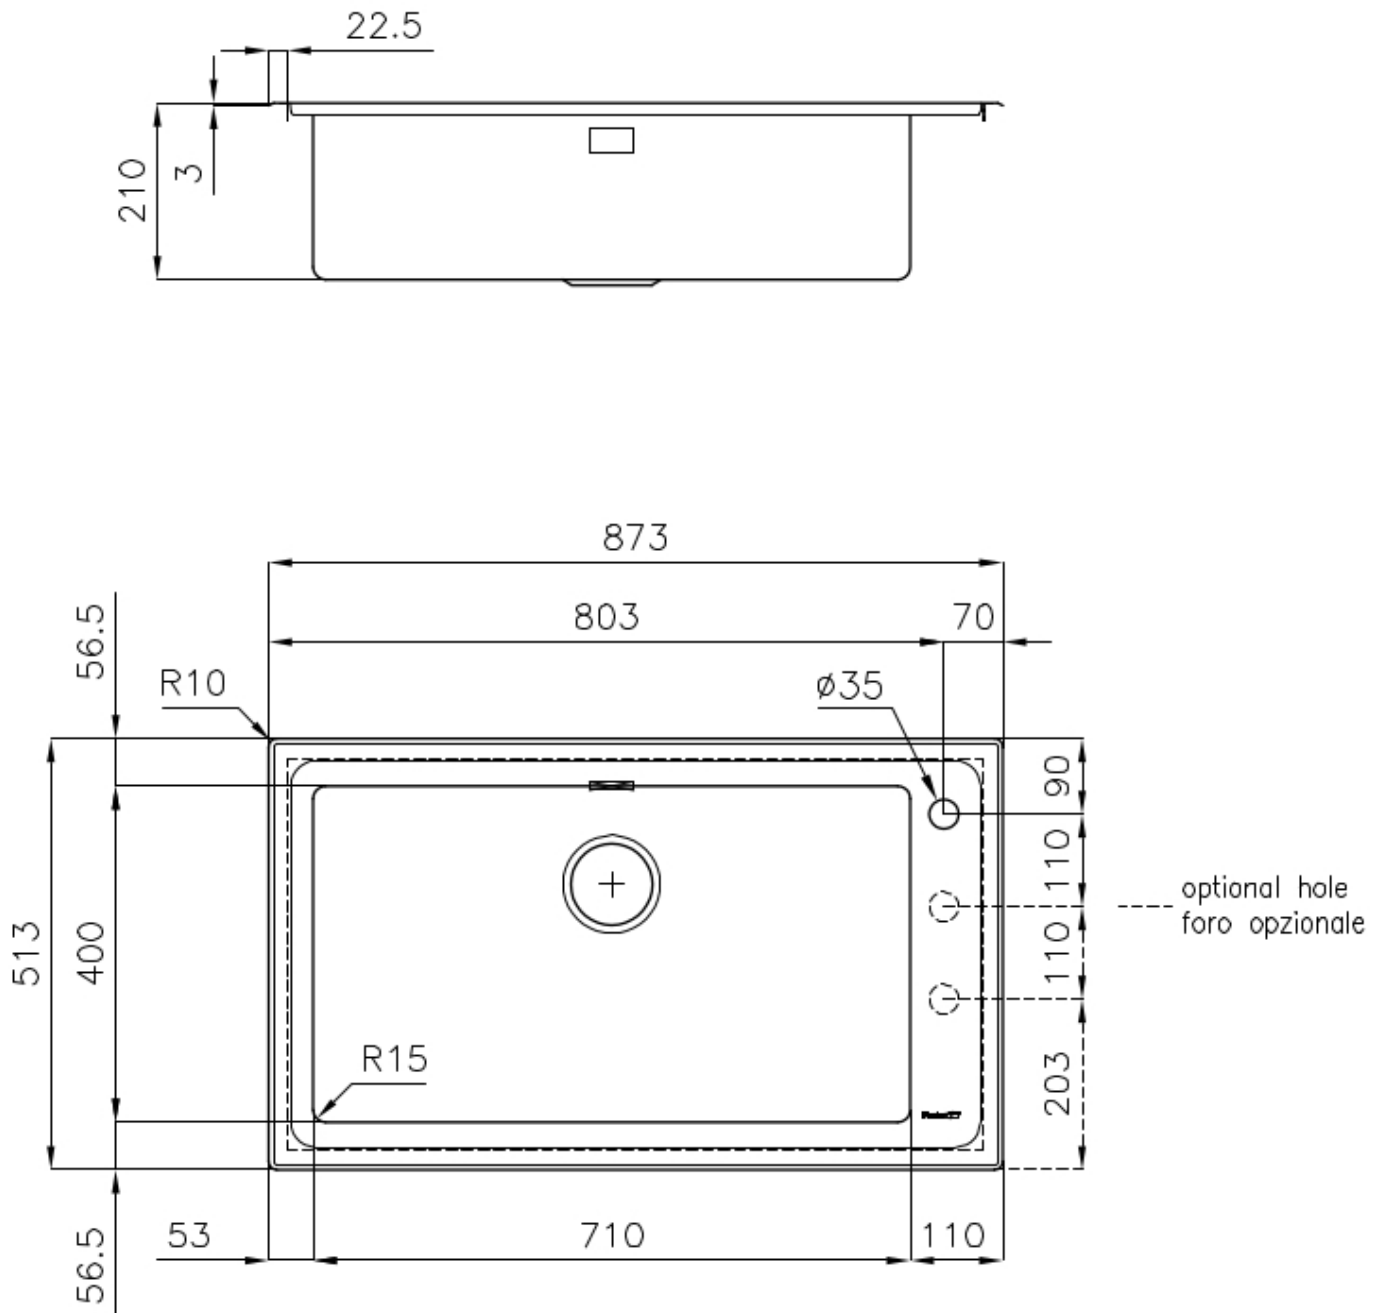

TECHNICAL DATA

OPTIONAL ACCESSORIES