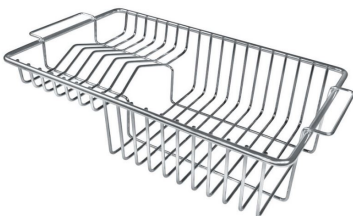

Small radius Bowls with squared shapes with a modern design and an increased capacity, for a minimal aesthetics connected with an extreme practicity.

TECHNICAL DATA

OPTIONAL ACCESSORIES

Cestello inox 8612 000

Glass chopping board 8631 300

HPDE Chopping board 8657 001

HPDE Twin chopping board 8644 101

Iroko-wood chopping board with stainless steel colander 8644 042

Iroko-wood sliding chopping board 8644 041

Stainless steel plate rack 8100 201

Stainless steel plate rack 8100 303

White bowl 8153 100

Graters kit with ring-holder and food collection tray 8159 101

Stainless steel perforated tray 8151 000

WARNING:

The accessories 8159101, 8100303,8151000 are only usable in combination with 8644101