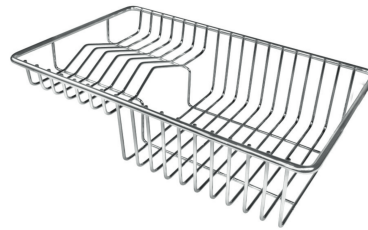

Small radius Bowls with squared shapes with a modern design and an increased capacity, for a minimal aesthetics connected with an extreme practicity.

TECHNICAL DATA

OPTIONAL ACCESSORIES

Cestello inox 8612 000

Glass chopping board 8631 300

HPDE Chopping board 8657 001

HPDE Twin chopping board 8644 101

Iroko-wood chopping board with stainless steel colander 8644 042

Iroko-wood sliding chopping board 8644 041

Stainless steel plate rack 8100 201

Stainless steel plate rack 8100 303

White bowl 8153 100

Graters kit with ring-holder and food collection tray 8159 101

Stainless steel perforated tray 8151 000

WARNING:

The accessories 8159101, 8100303,8151000 are only usable in combination with 8644101