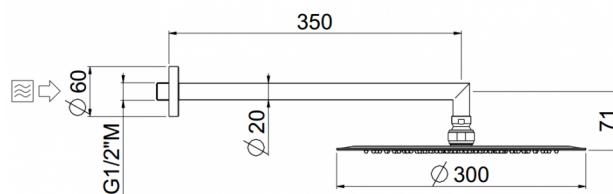

TECHNICAL DRAWING

SPARE PARTS

FINISHINGS