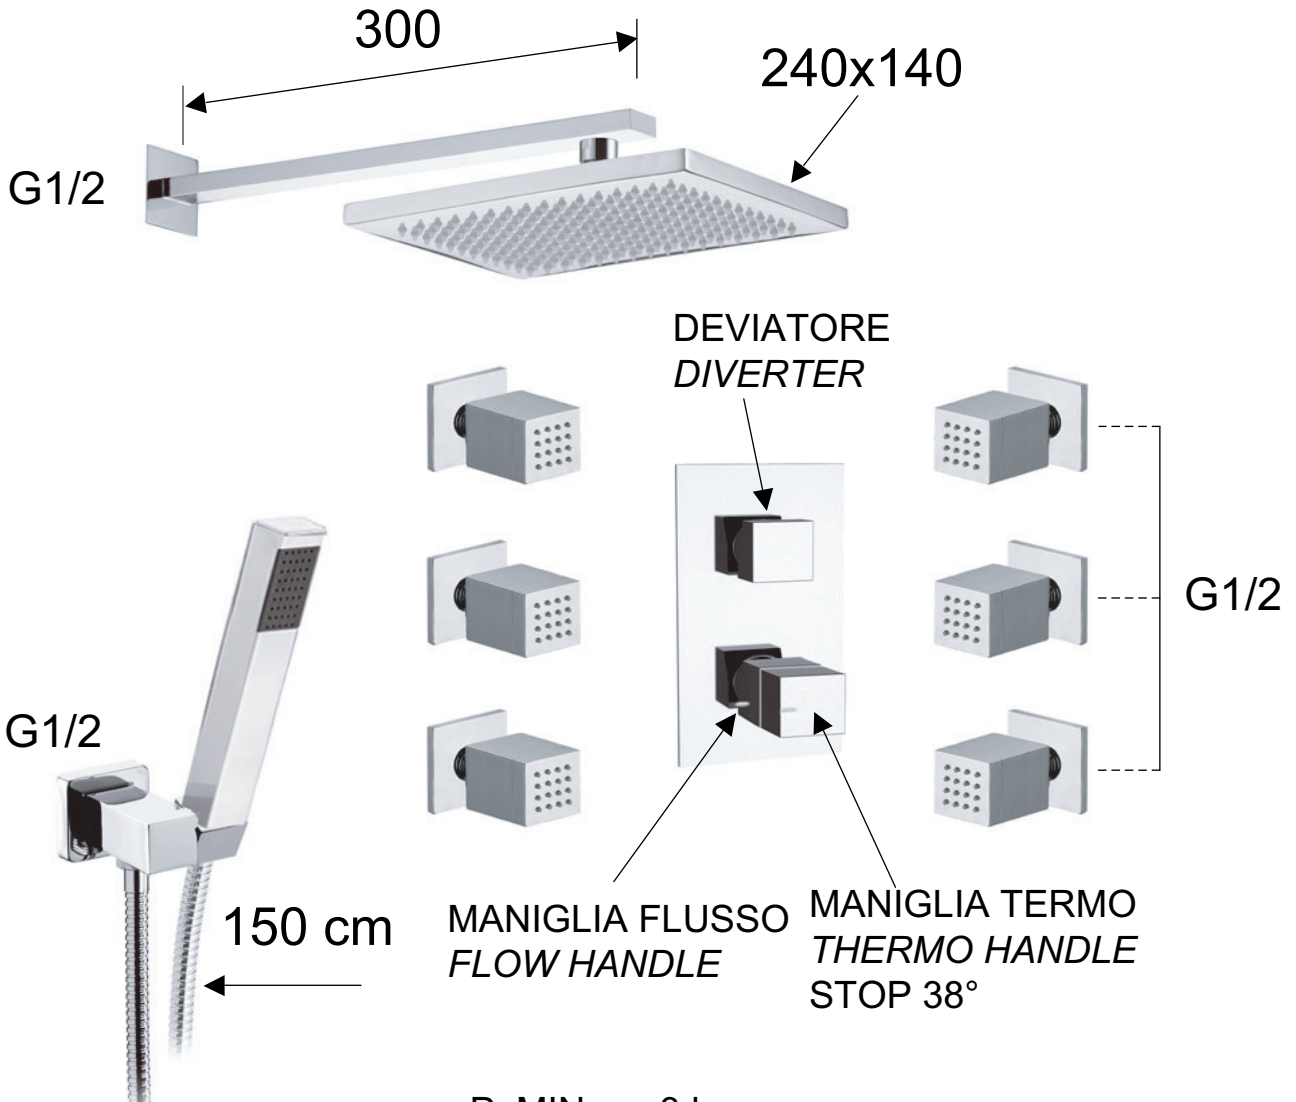

DANIEL

SCHEDA TECNICA TECHNICAL FEATURES

ART. COD.

SKT616Z

MATERIALI / MATERIALS

OTTONE CROMATO / CHROME PLATED BRASS

CROMATURA / CHROME PLATING

UNI EN 248