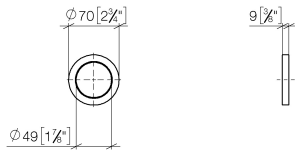

Rosette - Champagne (22kt Gold)

IMO

12 720 660

- rosette Ø 70 mm

Can only be combined with exposed trim parts 36 002 970-FF / 36 110 970-FF / 36 111 970-FF / 36 112 970-FF / 36 050 970-FF.

Fits: IMO, LULU, MADISON, MEM, TARA, CL.1, LISSÉ, VAIA, META, CYO

12 720 660

mm [inches]

12 720 660

Product version from 7/1/2023

Parts for other
finishes can be found
here: [Chrome](#)

Rosette - Champagne (22kt Gold)

IMO

12 720 660