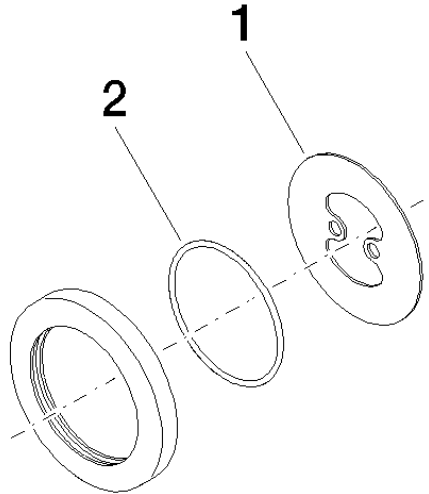

12 720 660

mm [inches]

12 720 660

Product version from 7/1/2023

Parts for other
finishes can be found
here: [Chrome](#)

Rosette - Champagne (22kt Gold)

IMO

12 720 660

Spare parts list

Product version from 7/1/2023

No.	Item Number	Name	Quantity used	Delivery time
	09 30 11 291 90	disc	2	2