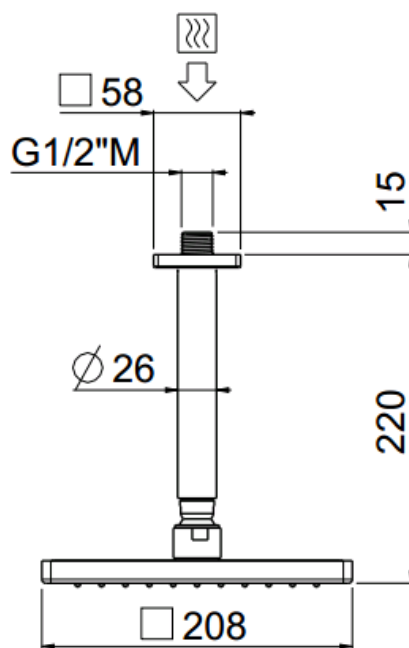

Square 1

Square 1 200x200
27425C15/SOF-CR

TECHNICAL INFORMATION

Single-function square shower head 200x200, non-liming, inspectable, in ABS with roof mounted shower arm in brass Ø 20 1/2" mm, 35 cm. CHROME

Flow rate:
4 l/min

FEATURES

Rain jet

Non-liming

PICTURE

TECHNICAL DRAWING

SPARE PARTS

FINISHINGS