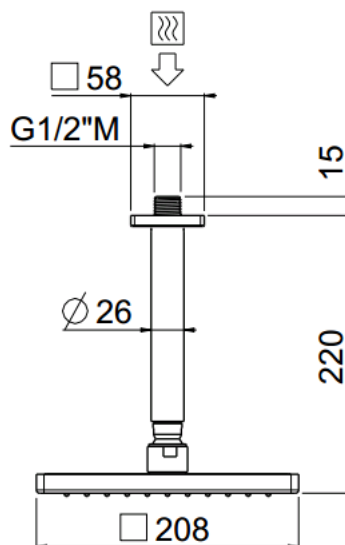

Square 1

Square 1 200x200
27420C15/SOF-CR

TECHNICAL INFORMATION

Single-function square shower head 200x200, non-liming, inspectable, in brass/inox with roof mounted shower arm in brass $\varnothing 20 \frac{1}{2}$ " mm, 35 cm. CHROME

Flow rate:
4 l/min

FEATURES

Rain jet

Non-liming

PICTURE

TECHNICAL DRAWING

SPARE PARTS

FINISHINGS