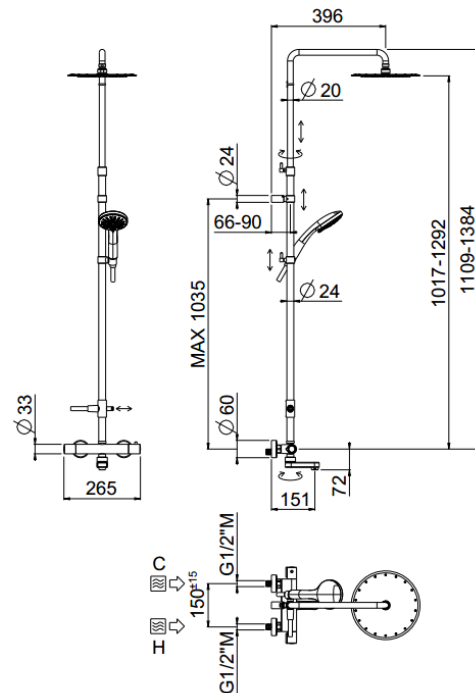

Rigoletto telescopic with spout

Rigoletto telescopic with spout, MySlim shower head
01-1871-N-CR

TECHNICAL INFORMATION

Bridge telescopic shower column including exposed thermostatic mixer with diverter and swinging spout, turning bar with adjustable mounting. Round ultra-thin shower head, Ø240, non-liming, in stainless steel. 3 jets non-liming shower in ABS. Smooth double anti-torsion PVC flexible hose, cm 150. CHROME

Flow rate:
x rubinetto

PICTURE

SPARE PARTS

ORIC035
T°

ORIC032
2 vie / ways

FEATURES

rain jet

central jet

side jet

Tub spout

double anti-torsion

adjustable telescopic shower column

Rigoletto adjustable spout

TECHNICAL DRAWING

FINISHINGS