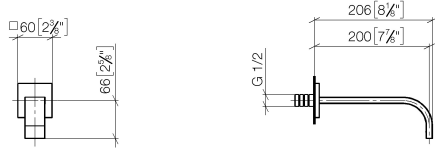

## MEM Wall-mounted basin spout without pop-up waste - Champagne (22kt Gold)

MEM

13 800 782

- 200mm projection
- fixed spout
- rectangular, air-enriched flow
- hole diameter 37 mm
- rosette 60 x 60 mm
- 1/2" connection
- max. flow 5.7 l/min
- lead-free
- WRAS 2203039
- This product can help a building meet the requirements of Green Building Rating Systems, e.g. LEED®, BREEAM®, DGNB

#### Concealed wall elbow -

35 085 970 90

- min. recess depth 90 mm
- max. recess depth 163 mm

# MEM Wall-mounted basin spout without pop-up waste - Champagne (22kt Gold)

MEM

13 800 782  
mm [inches]