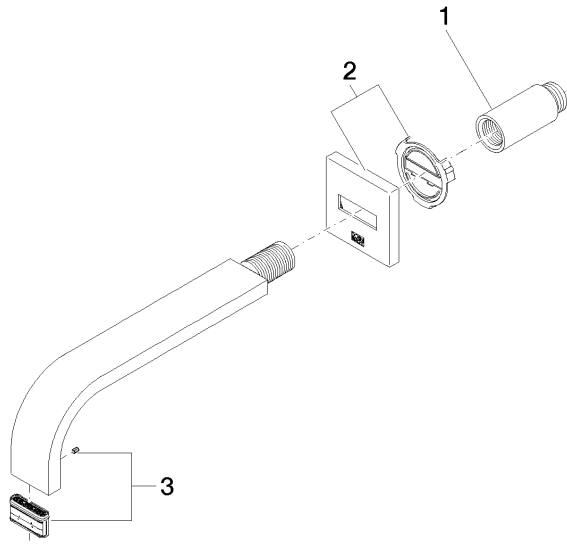

# MEM Wall-mounted basin spout without pop-up waste - Champagne (22kt Gold)

MEM

13 800 782

**Product version from 3/10/2014**

MEM Wall-mounted basin spout without pop-up waste - Champagne (22kt Gold)

MEM

13 800 782