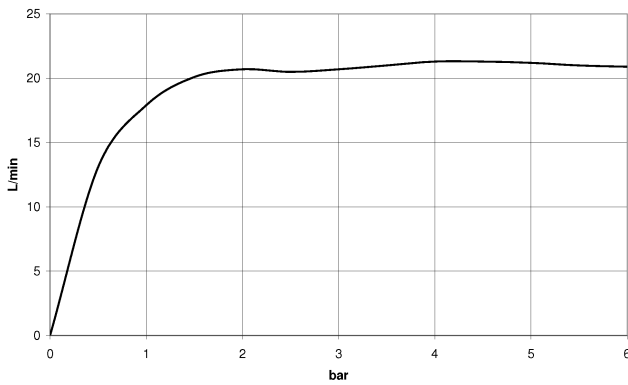

META Single-lever bath mixer for wall mounting with hand shower set - Matte Black

META

33 233 660

- spout: circular, air-enriched flow
- max. flow 14 l/min at 3 bar flow pressure
- Hand shower: COMPACT RAIN, max. flow rate 6.8 l/min (at 3 bar)
- complete hand shower set with anti-scale system
- automatic bath/shower diverter
- 202mm projection
- slide-on rosettes Ø 60 mm
- gauge 150 mm - 15 mm
- 1/2" connection
- metal shower hose 1250mm with integrated anti-twist protection
- shower holder rosette Ø 57mm
- WRAS 2207043

Intrinsic protection against back flow.

	Matte Black	33 233 660-33
	Chrome	33 233 660-00
	Brushed Platinum	33 233 660-06
	Dark Chrome	33 233 660-19
	Light Gold	33 233 660-26
	Brushed Light Gold	33 233 660-27
	Brushed Bronze	33 233 660-42
	Brushed Champagne (22kt Gold)	33 233 660-46
	Champagne (22kt Gold)	33 233 660-47
	Brushed Chrome	33 233 660-93
	Brushed Dark Platinum	33 233 660-99

META Single-lever bath mixer for wall mounting with hand shower set - Matte Black

META

33 233 660
mm [inches]

Flow rate chart

Codes & Standards

DIN 4109

EN 1717

ISO 3822