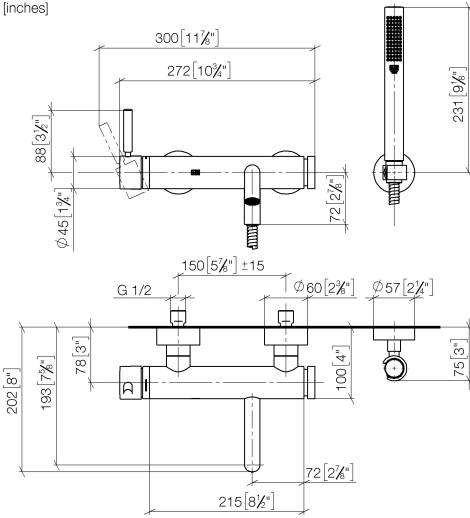

META Single-lever bath mixer for wall mounting with hand shower set - Matte Black

META

33 233 660

- spout: circular, air-enriched flow
- max. flow 14 l/min at 3 bar flow pressure
- Hand shower: COMPACT RAIN, max. flow rate 6.8 l/min (at 3 bar)
- complete hand shower set with anti-scale system
- automatic bath/shower diverter
- 202mm projection
- slide-on rosettes Ø 60 mm
- gauge 150 mm - 15 mm
- 1/2" connection
- metal shower hose 1250mm with integrated anti-twist protection
- shower holder rosette Ø 57mm
- WRAS 2207043

META Single-lever bath mixer for wall mounting with hand shower set - Matte Black

META

33 233 660
mm [inches]

Flow rate chart

Codes & Standards

DIN 4109

EN 1717

ISO 3822

Scottish Water
Byelaws

UK Water Supply
Regulations

Ü-Zeichen

META Single-lever bath mixer for wall mounting with hand shower set - Matte Black

META

33 233 660

Certificates

Belgaqua_21-025-2 LGA_29

WRAS_2207

33 233 660

Product version from 7/1/2023

Parts for other
finishes can be found
here: [Chrome](#)

META Single-lever bath mixer for wall mounting with hand shower set - Matte Black

META

33 233 660

Spare parts list