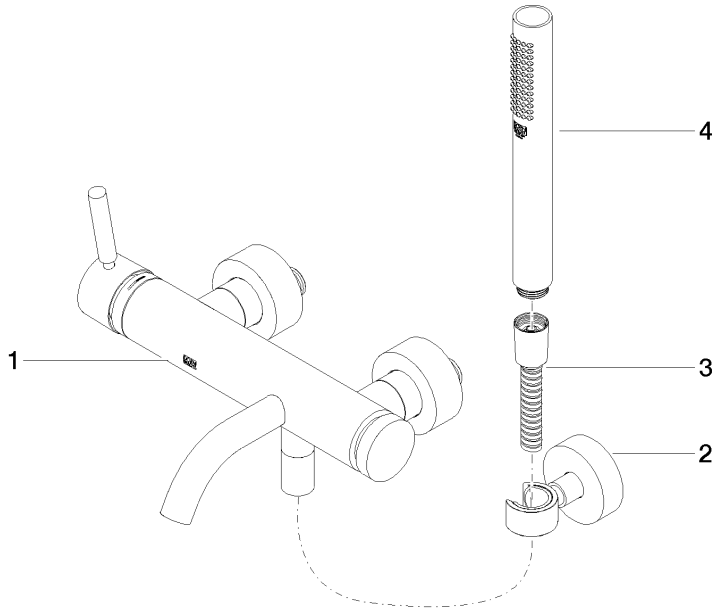

META Single-lever bath mixer for wall mounting with hand shower set - Matte Black

META

33 233 660

- spout: circular, air-enriched flow
- max. flow 14 l/min at 3 bar flow pressure
- Hand shower: COMPACT RAIN, max. flow rate 6.8 l/min (at 3 bar)
- complete hand shower set with anti-scale system
- automatic bath/shower diverter
- 202mm projection
- slide-on rosettes Ø 60 mm
- gauge 150 mm - 15 mm
- 1/2" connection
- metal shower hose 1250mm with integrated anti-twist protection
- shower holder rosette Ø 57mm
- WRAS 2207043

META Single-lever bath mixer for wall mounting with hand shower set - Matte Black

META

33 233 660
mm [inches]

Flow rate chart

Codes & Standards

DIN 4109

EN 1717

ISO 3822

Scottish Water
Byelaws

UK Water Supply
Regulations

Ü-Zeichen

META Single-lever bath mixer for wall mounting with hand shower set - Matte Black

META

33 233 660

Certificates

Belgaqua_21-025-2 LGA_29

WRAS_2207

33 233 660

Product version from 7/1/2023

Parts for other
finishes can be found
here: [Chrome](#)

META Single-lever bath mixer for wall mounting with hand shower set - Matte Black

META

33 233 660

Spare parts list