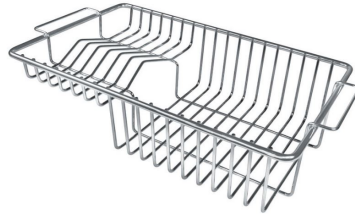

Small radius Bowls with squared shapes with a modern design and an increased capacity, for a minimal aesthetics connected with an extreme practicality.

TECHNICAL DATA

OPTIONAL ACCESSORIES

Cestello inox 8612 000

Glass chopping board 8631 300

HPDE Chopping board 8657 001

HPDE Twin chopping board 8644 101

Iroko-wood sliding chopping board 8644 041

Iroko-wood twin chopping board 8644 004

Stainless steel colander 8154 000

Stainless steel plate rack 8100 154

Stainless steel plate rack 8100 303

White basket 8612 100

White bowl 8153 100

Graters kit with ring-holder and food collection tray 8159 101

Stainless steel perforated tray
8151 000