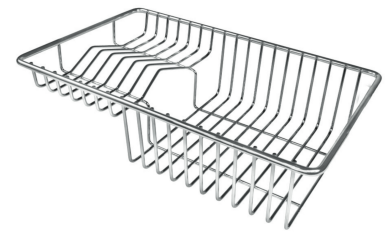

Small radius Bowls with squared shapes with a modern design and an increased capacity, for a minimal aesthetics connected with an extreme practicality.

TECHNICAL DATA

OPTIONAL ACCESSORIES

Cestello inox 8612 000

Glass chopping board 8631 300

HPDE Chopping board 8657 001

HPDE Twin chopping board 8644 101

Iroko-wood sliding chopping board 8644 041

Iroko-wood twin chopping board 8644 004

Stainless steel colander 8154 000

Stainless steel plate rack 8100 154

Stainless steel plate rack 8100 303

White basket 8612 100

White bowl 8153 100

Graters kit with ring-holder and food collection tray 8159 101

Stainless steel perforated tray
8151 000