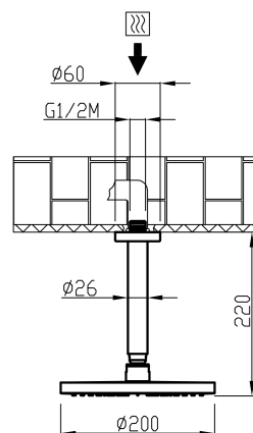

Stick 1

Stick 1 Ø200

27625C15/SOF-CR

TECHNICAL INFORMATION

Single-function round Ø200, non-liming, inspectable, in ABS, with roof mounted shower arm in brass Ø 26 1/2" mm, 15 cm. CHROME

Flow rate:
4,5 l/min

FEATURES

Rain jet

Non-liming

PICTURE

TECHNICAL DRAWING

SPARE PARTS

FINISHINGS