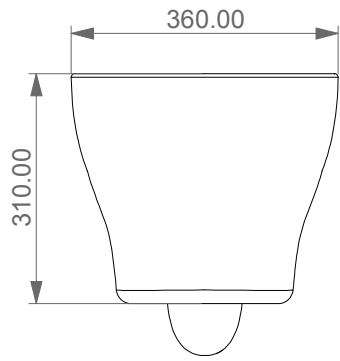

**GSG**  
CERAMIC DESIGN

Vaso sospeso Speed senza brida  
con sistema di scarico Smart Clean  
Speed wc wall-hung rimless  
with Smart Clean flushing system

FRONT

LEFT

TOP

REAR

SECTION

Designation  
Vaso sospeso Speed senza brida  
con sistema di scarico Smart Clean  
Speed wc wall-hung rimless  
with Smart Clean flushing system

Scale  
1:10

cod. SPWC50

**GSG**  
CERAMIC DESIGN

This drawing including the respective data may neither be duplicated nor modified nor altered without the consent of GSG Ceramic Design. The use of the data/technical drawings take place at users own risk and under exclusion of any liability of GSG Ceramic Design. The dimensions are not binding; products are subject to changes. Measurement shown may be subjected to small variations or are indicative.