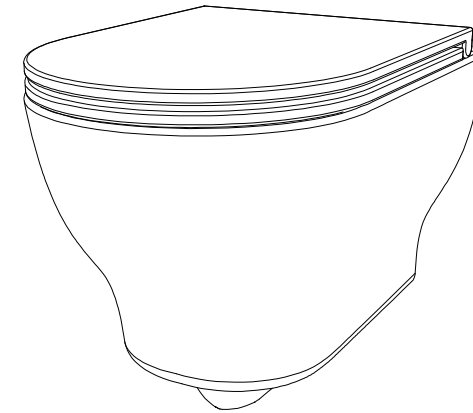

**GSG**  
CERAMIC DESIGN

Vaso sospeso Speed senza brida  
con sistema di scarico Smart Clean  
Speed wc wall-hung rimless  
with Smart Clean flushing system

FRONT

LEFT

TOP

REAR

SECTION

Designation  
Vaso sospeso Speed senza brida  
con sistema di scarico Smart Clean  
Speed wc wall-hung rimless  
with Smart Clean flushing system

Scale  
1:10

cod. SPWC50

**GSG**  
CERAMIC DESIGN

This drawing including the respective data may neither be duplicated nor modified nor altered without the consent of GSG Ceramic Design. The use of the data/technical drawings take place at users own risk and under exclusion of any liability of GSG Ceramic Design. The dimensions are not binding; products are subject to changes. Measurement shown may be subjected to small variations or are indicative.