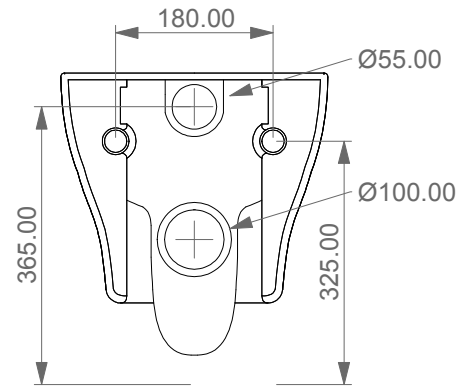

**GSG**  
CERAMIC DESIGN

Vaso sospeso Speed senza brida  
con sistema di scarico Smart Clean  
Speed wc wall-hung rimless  
with Smart Clean flushing system

FRONT

LEFT

TOP

REAR

SECTION

Designation  
Vaso sospeso Speed senza brida  
con sistema di scarico Smart Clean  
Speed wc wall-hung rimless  
with Smart Clean flushing system

Scale  
1:10

cod. SPWC50

**GSG**  
CERAMIC DESIGN

This drawing including the respective data may neither be duplicated nor modified nor altered without the consent of GSG Ceramic Design. The use of the data/technical drawings take place at users own risk and under exclusion of any liability of GSG Ceramic Design. The dimensions are not binding; products are subject to changes. Measurement shown may be subjected to small variations or are indicative.