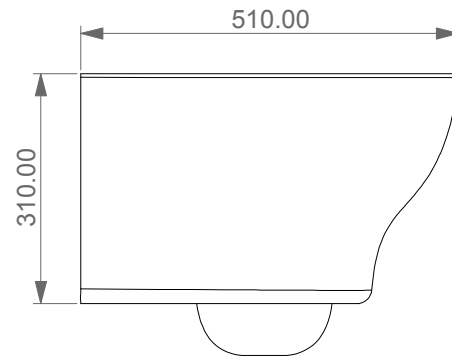

**GSG**  
CERAMIC DESIGN

Vaso sospeso Speed senza brida  
con sistema di scarico Smart Clean  
Speed wc wall-hung rimless  
with Smart Clean flushing system

FRONT

LEFT

TOP

REAR

SECTION

Designation  
Vaso sospeso Speed senza brida  
con sistema di scarico Smart Clean  
Speed wc wall-hung rimless  
with Smart Clean flushing system

Scale  
1:10

cod. SPWC50

**GSG**  
CERAMIC DESIGN

This drawing including the respective data may neither be duplicated nor modified nor altered without the consent of GSG Ceramic Design. The use of the data/technical drawings take place at users own risk and under exclusion of any liability of GSG Ceramic Design. The dimensions are not binding; products are subject to changes. Measurement shown may be subjected to small variations or are indicative.