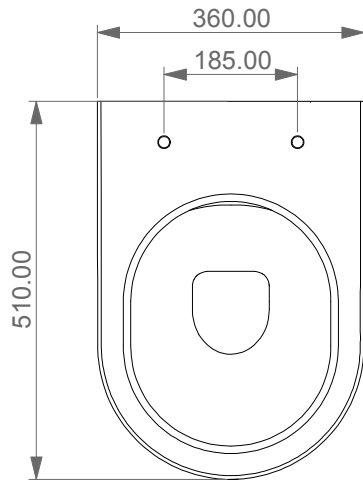

**GSG**  
CERAMIC DESIGN

Vaso sospeso Speed senza brida  
con sistema di scarico Smart Clean  
Speed wc wall-hung rimless  
with Smart Clean flushing system

FRONT

LEFT

TOP

REAR

SECTION

Designation  
Vaso sospeso Speed senza brida  
con sistema di scarico Smart Clean  
Speed wc wall-hung rimless  
with Smart Clean flushing system

Scale  
1:10

cod. SPWC50

**GSG**  
CERAMIC DESIGN

This drawing including the respective data may neither be duplicated nor modified nor altered without the consent of GSG Ceramic Design. The use of the data/technical drawings take place at users own risk and under exclusion of any liability of GSG Ceramic Design. The dimensions are not binding; products are subject to changes. Measurement shown may be subjected to small variations or are indicative.