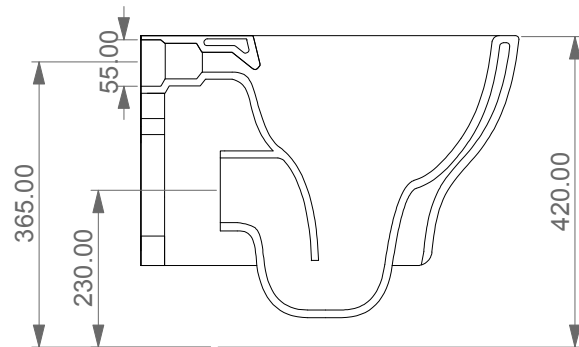

**GSG**  
CERAMIC DESIGN

Vaso sospeso Speed senza brida  
con sistema di scarico Smart Clean  
Speed wc wall-hung rimless  
with Smart Clean flushing system

FRONT

LEFT

TOP

REAR

SECTION

Designation  
Vaso sospeso Speed senza brida  
con sistema di scarico Smart Clean  
Speed wc wall-hung rimless  
with Smart Clean flushing system

Scale  
1:10

cod. SPWC50

**GSG**  
CERAMIC DESIGN

This drawing including the respective data may neither be duplicated nor modified nor altered without the consent of GSG Ceramic Design. The use of the data/technical drawings take place at users own risk and under exclusion of any liability of GSG Ceramic Design. The dimensions are not binding; products are subject to changes. Measurement shown may be subjected to small variations or are indicative.