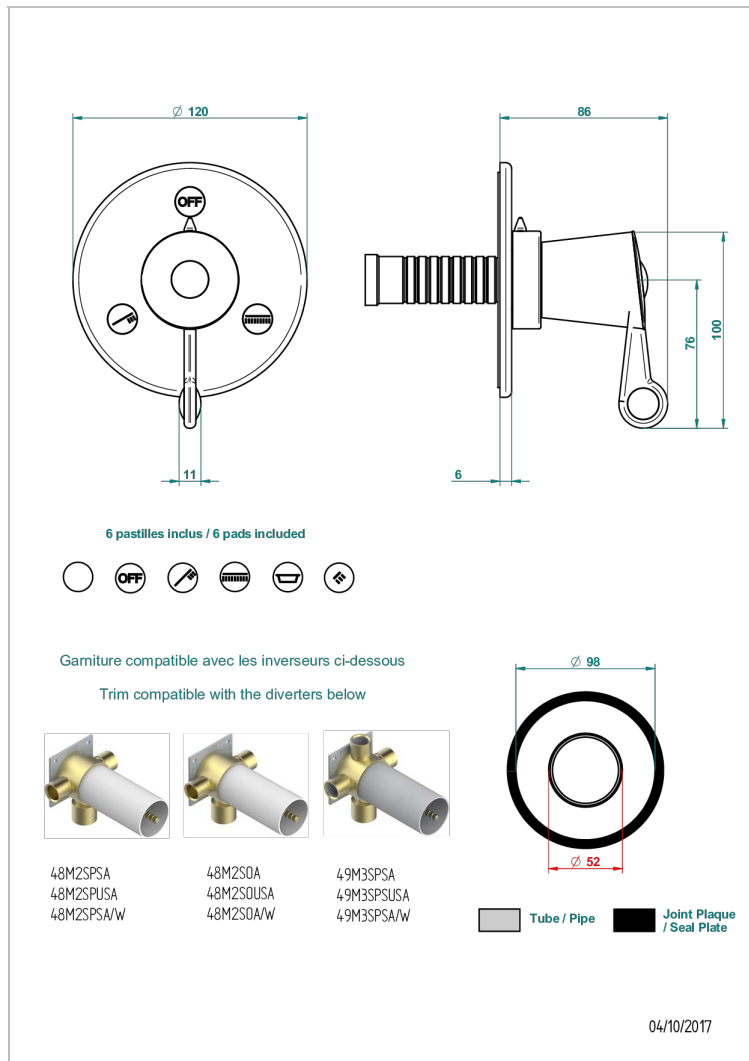

БАГАТЕЛЬ С МЕТАЛЛИЧЕСКИМИ РУЧКАМИ-РУКОЯТКАМИ

U3B-48M2SB

Trim for wall mounted diverter, 2 ways - ref. 48M2 and 3 ways - ref. 49M3

ХАРАКТЕРИСТИКИ

- Багатель с металлическими ручками-рукоятками
- Trim for wall mounted diverter, 2 ways - ref. 48M2 and 3 ways - ref. 49M3

СВЯЗАННЫЕ ТОВАРНЫЕ ПОЗИЦИИ

- Ref. G00-48M2SOA Wall mounted 3-way diverter with ceramic cartridge for concealed installation- 1 inlet 3/4" and 2 outlets 1/2" without stop position, without trim
- Ref. G00-48M2SPSA Wall mounted 3-way diverter with ceramic cartridge for concealed installation, 1 inlet 3/4" and 2 outlets 1/2" with stop position, without trim
- Ref. G00-49M3SPSA Wall mounted 4-way diverter with ceramic cartridge for concealed installation- 1 inlet 3/4" and 3 outlets 1/2" with stop position, without trim