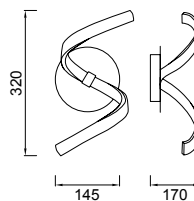

REF.4985

LED 10W 3000K 850lm - 220/240V

Plata - Silver

Cromo - Chrome

Difusor Acrílico - Acrylic Diffuser

REF.5000_DIMMABLE

LED 10W 3000K 850lm - 220/240V

Plata - Silver

Cromo - Chrome

Difusor Acrílico - Acrylic Diffuser