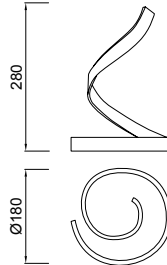

Nur

Jose I.Ballester - Santiago Sevillano, 2015

4986_Sobremesa - Table Lamp

LED 15W 3000K 1200lm - 220/240V

Plata - Silver

Cromo - Chrome

Difusor Acrílico - Acrylic Diffuser