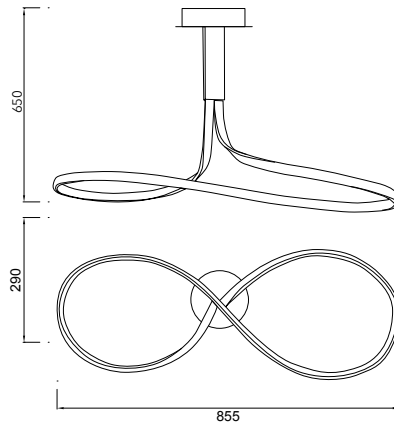

4987_Colgante - Pendant Lamp / 4997_DIMMABLE_Colgante - Pendant Lamp

REF.4987

LED 40W 3000K 3200lm - 100/240V

Plata - Silver

Cromo - Chrome

Difusor Acrílico - Acrylic Diffuser

REF.4997_DIMMABLE

LED 40W 3000K 3200lm - 220/240V

Plata - Silver

Cromo - Chrome

Difusor Acrílico - Acrylic Diffuser