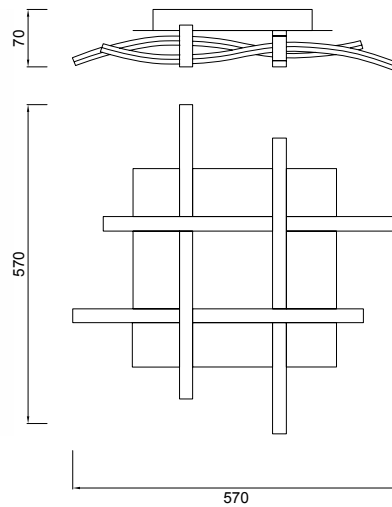

4984_Plafón - Ceiling Lamp / 4999_DIMMABLE_Plafón - Ceiling Lamp

[26]

REF.4984

LED 34W 3000K 2600lm - 100/240V

Plata - Silver

Cromo - Chrome

Difusor Acrílico - Acrylic Diffuser

REF.4999_DIMMABLE

LED 34W 3000K 2600lm - 220/240V

Plata - Silver

Cromo - Chrome

Difusor Acrílico - Acrylic Diffuser

4985_Aplique - Wall Lamp / 5000_DIMMABLE_Aplique - Wall Lamp