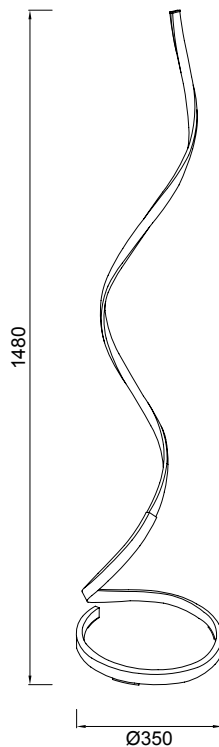

4983_Pie de Salón - Floor Lamp

LED 22W 3000K 1800lm - 220/240V

Plata - Silver

Cromo - Chrome

Difusor Acrílico - Acrylic Diffuser

DIMMER Regulador Intensidad
Intensity Regulator

[27]