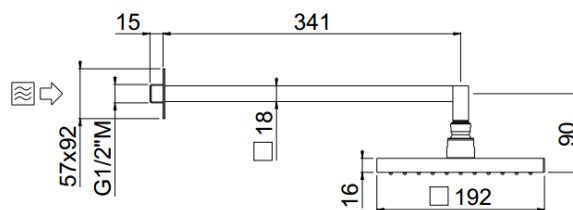

Extreme 2

Extreme 2 190x190
27450C35-CR

TECHNICAL INFORMATION

Single-function square shower head 190x190, non-liming, inspectable, in brass/inox with wall mounted square shower arm in brass 18x18 1/2"mm, 35 cm. CHROME

Flow rate:
4 l/min

FEATURES

Rain jet

Non-liming

PICTURE

TECHNICAL DRAWING

SPARE PARTS

FINISHINGS