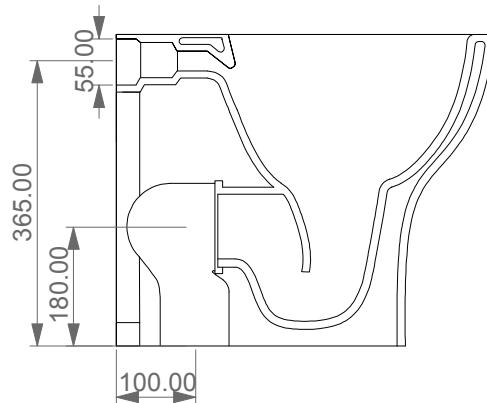

FRONT

LEFT

TOP

REAR

**GSG**  
CERAMIC DESIGN

Vaso a terra Speed senza brida  
con sistema di scarico Smart Clean  
Speed wc back to wall rimless  
with Smart Clean flushing system

SECTION

Designation  
Vaso a terra Speed senza brida  
con sistema di scarico Smart Clean  
Speed wc back to wall rimless  
with Smart Clean flushing system

Scale  
1:10

cod. SPWC01

**GSG**  
CERAMIC DESIGN

This drawing including the respected data may neither be duplicated nor modified nor altered without the consent of GSG Ceramic Design. The use of the data/technical drawings take place at users own risk and under exclusion of any liability of GSG Ceramic Design. The dimensions are not binding; products are subject to changes. Measurement shown may be subjected to small variations or are indicative.