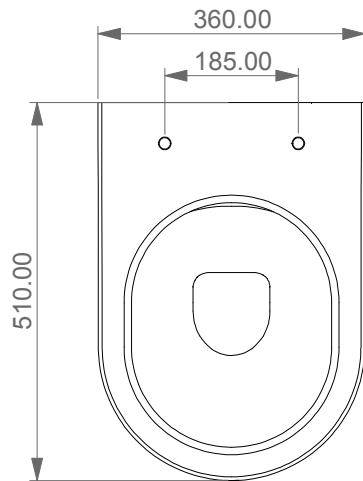

FRONT

LEFT

TOP

REAR

**GSG**  
CERAMIC DESIGN

Vaso a terra Speed senza brida  
con sistema di scarico Smart Clean  
Speed wc back to wall rimless  
with Smart Clean flushing system

SECTION

Designation  
Vaso a terra Speed senza brida  
con sistema di scarico Smart Clean  
Speed wc back to wall rimless  
with Smart Clean flushing system

Scale  
1:10

cod. SPWC01

**GSG**  
CERAMIC DESIGN

This drawing including the respected data may neither be duplicated nor modified nor altered without the consent of GSG Ceramic Design. The use of the data/technical drawings take place at users own risk and under exclusion of any liability of GSG Ceramic Design. The dimensions are not binding; products are subject to changes. Measurement shown may be subjected to small variations or are indicative.