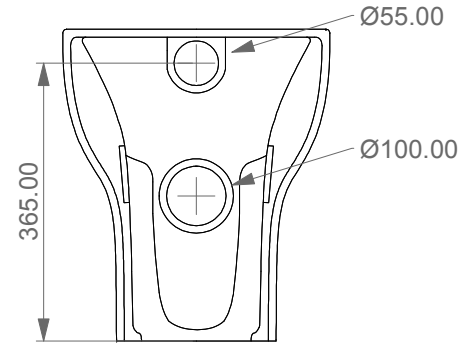

FRONT

LEFT

TOP

REAR

**GSG**  
CERAMIC DESIGN

Vaso a terra Speed senza brida  
con sistema di scarico Smart Clean  
Speed wc back to wall rimless  
with Smart Clean flushing system

SECTION

Designation  
Vaso a terra Speed senza brida  
con sistema di scarico Smart Clean  
Speed wc back to wall rimless  
with Smart Clean flushing system

Scale  
1:10

cod. SPWC01

**GSG**  
CERAMIC DESIGN

This drawing including the respected data may neither be duplicated nor modified nor altered without the consent of GSG Ceramic Design. The use of the data/technical drawings take place at users own risk and under exclusion of any liability of GSG Ceramic Design. The dimensions are not binding; products are subject to changes. Measurement shown may be subjected to small variations or are indicative.