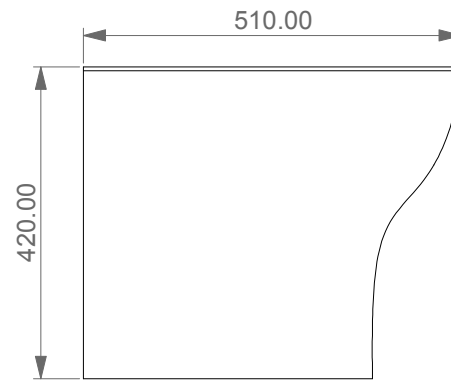

FRONT

LEFT

TOP

REAR

**GSG**  
CERAMIC DESIGN

Vaso a terra Speed senza brida  
con sistema di scarico Smart Clean  
Speed wc back to wall rimless  
with Smart Clean flushing system

SECTION

Designation  
Vaso a terra Speed senza brida  
con sistema di scarico Smart Clean  
Speed wc back to wall rimless  
with Smart Clean flushing system

Scale  
1:10

cod. SPWC01

**GSG**  
CERAMIC DESIGN

This drawing including the respected data may neither be duplicated nor modified nor altered without the consent of GSG Ceramic Design. The use of the data/technical drawings take place at users own risk and under exclusion of any liability of GSG Ceramic Design. The dimensions are not binding; products are subject to changes. Measurement shown may be subjected to small variations or are indicative.