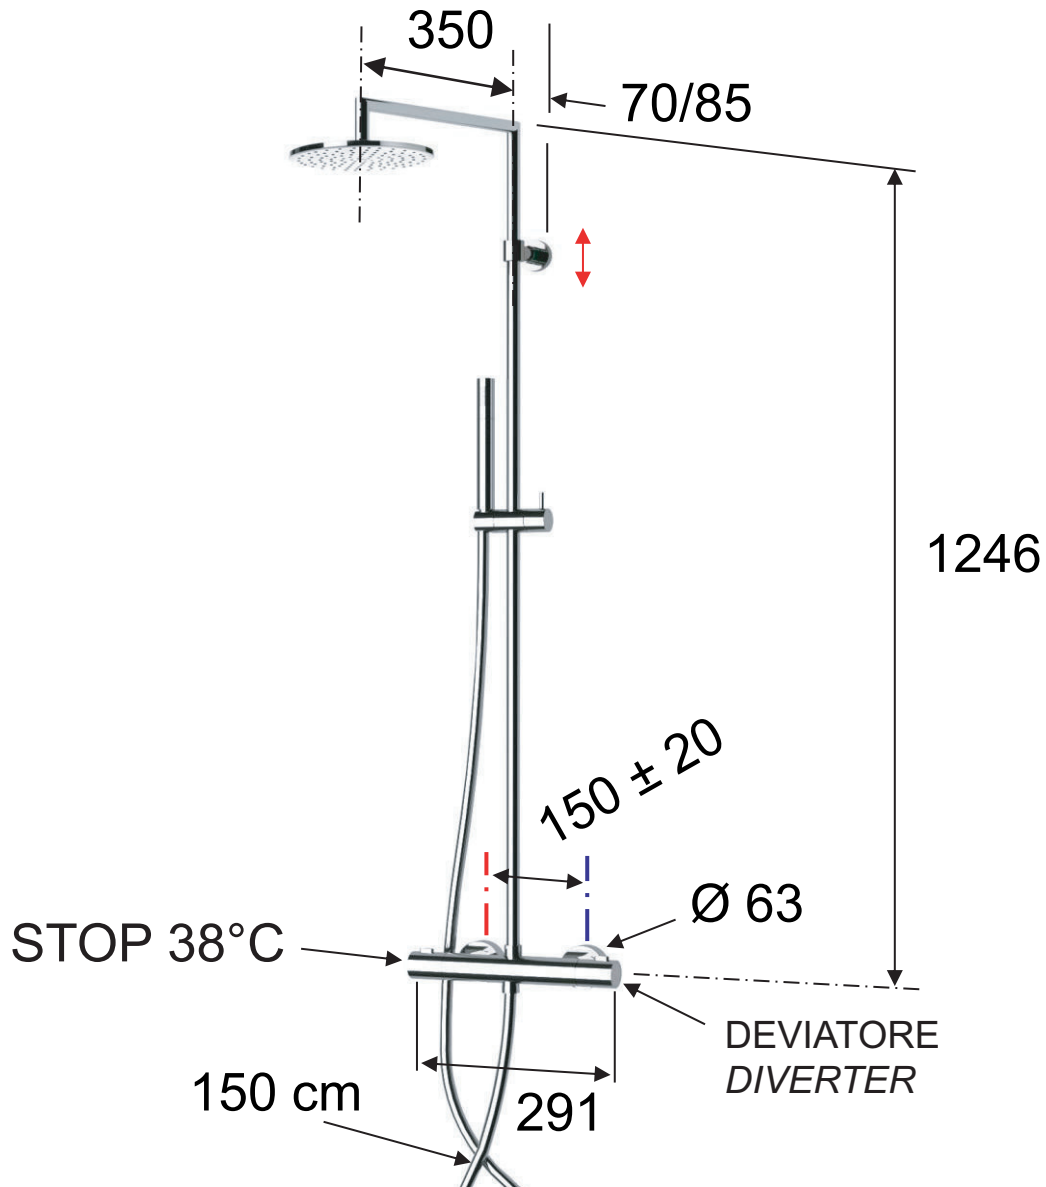

DANIEL

SCHEDA TECNICA TECHNICAL FEATURES

ART. COD.

XF636N18

MATERIALI / MATERIALS

OTTONE CROMATO / CHROME PLATED BRASS

CROMATURA / CHROME PLATING

UNI EN 248