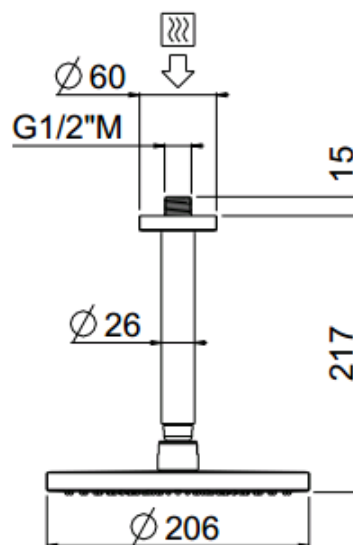

# Stick 1

Stick 1 Ø200  
**27620C15X/SOF-CRX**

## TECHNICAL INFORMATION

Single-function round Ø200, non-liming, inspectable, in INOX, with roof mounted shower arm in brass Ø 26 1/2" mm, 15 cm. CHROME

**Flow rate:**  
4,5 l/min

## TECHNICAL DRAWING