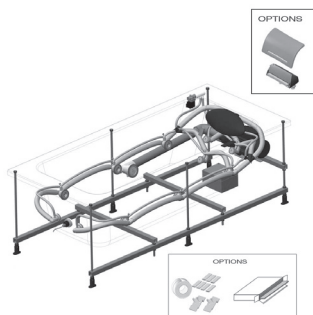

E5BB213R

Collection: EVOK

Finish\*:

00 - White

Main features:

Features

- DIMENSIONS: 200 x 100 cm
- MATERIAL: Acrylic
- VOLUME: 220
- WHIRLPOOL BATH TYPE: Rectangle baths
- WEIGHT: 56 kg
- INSTALLATION TYPE: Drop-in
- MESSAGES: Water massage
- VERSION: Right

Required products

- E70174: Pop-up waste

Technical drawing

Product Specification: Plus system, bath 170 cm. E5BB213R. Collection: EVOK. DIMENSIONS: 200 x 100 cm. WEIGHT: 56 kg. MATERIAL: Acrylic. INSTALLATION TYPE: Drop-in. VOLUME: 220. MESSAGES: Water massage. WHIRLPOOL BATH TYPE: Rectangle baths. VERSION: Right.