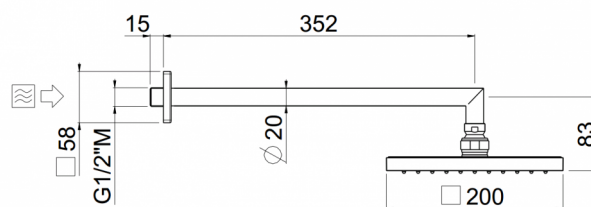

Square 2

Square 2 200x200
27425C35-CR

TECHNICAL INFORMATION

Single-function square shower head 200x200, non-liming, inspectable, in ABS with wall mounted shower arm in brass $\varnothing 20$ 1/2" mm, 35 cm. CHROME

Flow rate:
4 l/min

FEATURES

Rain jet

Non-liming

PICTURE

TECHNICAL DRAWING

SPARE PARTS

FINISHINGS