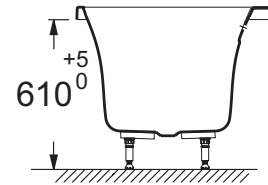

E6962

Collection: EVOK

Finish*:

00 - Blanc

Features

- DIMENSIONS: 180 x x 61 cm
- MATERIAL: Acrylic
- WEIGHT: 9.7 kg

Technical drawing

	Acrylique	
	Tablier frontal	Tablier latéral
	Blanc	Blanc
200 x 100 cm	-	-
190 x 90 cm	-	-
180 x 80 cm	E6962-00	E6964-00
170 x 80 cm	E6961-00	E6964-00
170 x 75 cm	E6961-00	E6963-00
170 x 70 cm	E6961-00	-

Product Specification: Front panel 180 cm. E6962. Collection: EVOK. DIMENSIONS: 180 x x 61 cm. WEIGHT: 9.7 kg. MATERIAL: Acrylic.

*Due to possible variations in computer and printer calibrations, technical factors and certain finish characteristics, the colors you see may not accurately portray the actual colors and are provided as a guide only.