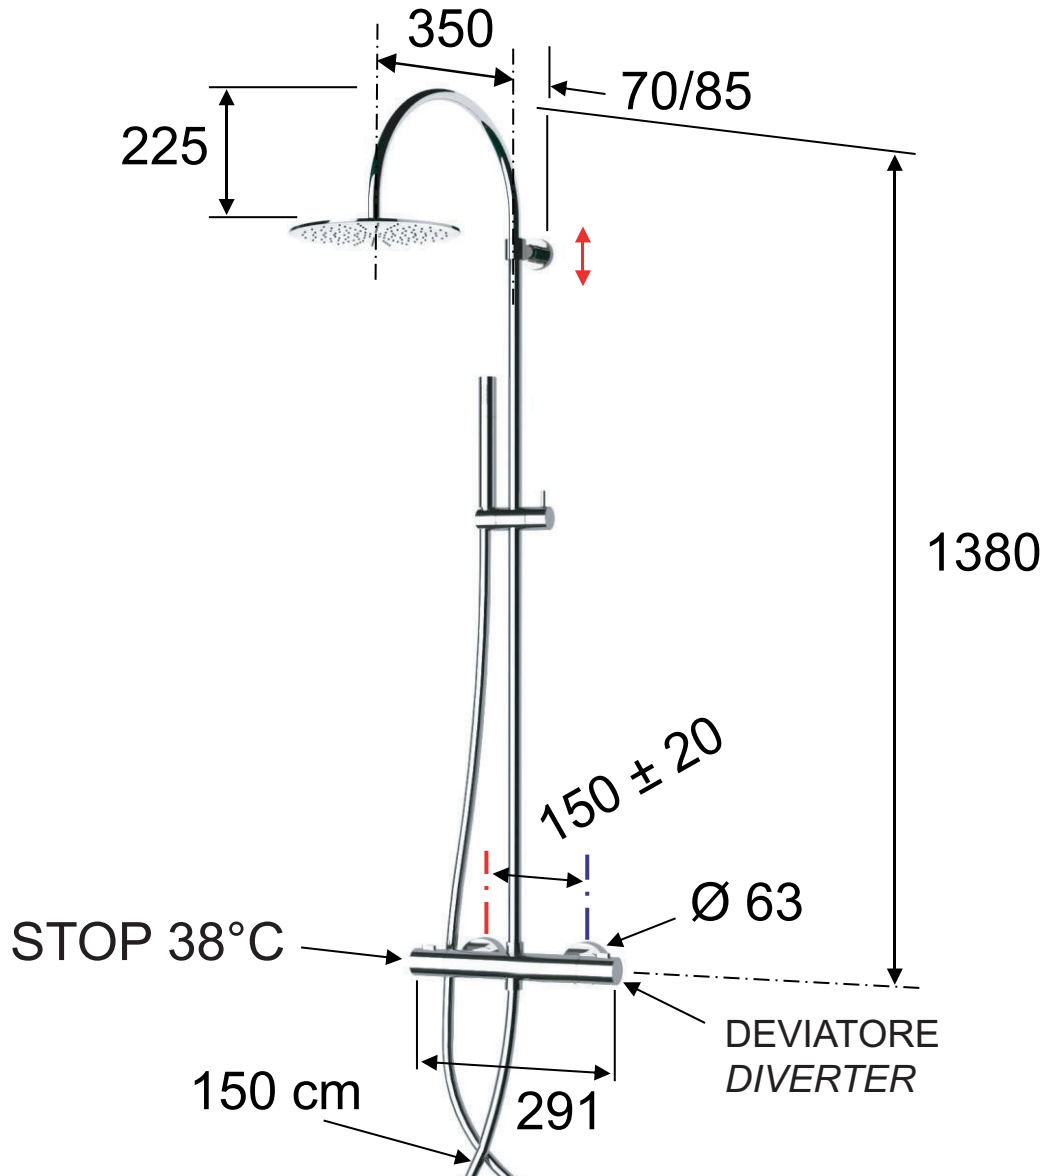

DANIEL

SCHEDA TECNICA TECHNICAL FEATURES

ART. COD.

XF636L18

MATERIALI / MATERIALS

OTTONE CROMATO / CHROME PLATED BRASS

CROMATURA / CHROME PLATING

UNI EN 248