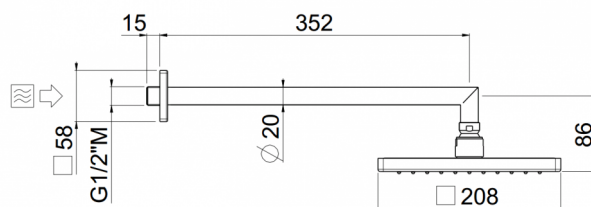

Square 2

Square 2 200x200
27420C35-CR

TECHNICAL INFORMATION

Single-function square shower head 200x200, non-liming, inspectable, in brass/inox with wall mounted shower arm in brass \varnothing 20 1/2" mm, 35 cm. CHROME

Flow rate:
4 l/min

FEATURES

Rain jet

Non-liming

PICTURE

TECHNICAL DRAWING

SPARE PARTS

FINISHINGS