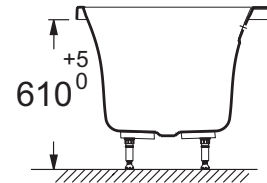

E6961

Collection: EVOK

Finish*:

00 - Blanc

Features

- DIMENSIONS: 170 x x 61 cm
- MATERIAL: Acrylic
- WEIGHT: 9.5 kg

Technical drawing

| | Acrylique | |
|--------------|-----------------|-----------------|
| | Tablier frontal | Tablier latéral |
| | Blanc | Blanc |
| 200 x 100 cm | - | - |
| 190 x 90 cm | - | - |
| 180 x 80 cm | E6962-00 | E6964-00 |
| 170 x 80 cm | E6961-00 | E6964-00 |
| 170 x 75 cm | E6961-00 | E6963-00 |
| 170 x 70 cm | E6961-00 | - |

Product Specification: Front panel 170 cm. E6961. Collection: EVOK. DIMENSIONS: 170 x x 61 cm. WEIGHT: 9.5 kg. MATERIAL: Acrylic.

*Due to possible variations in computer and printer calibrations, technical factors and certain finish characteristics, the colors you see may not accurately portray the actual colors and are provided as a guide only.