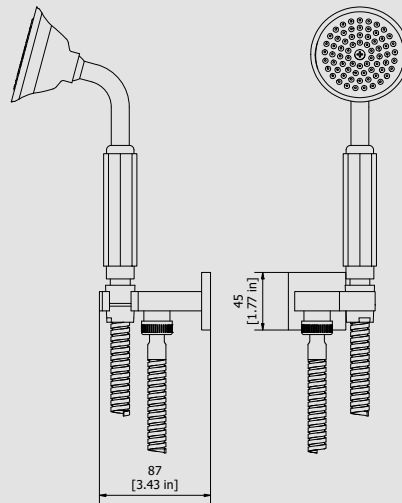

WE ARE IB

Collection

Duplex

Article

SH045

Description

Duplex Belmondo

Box Dimensions

280x130x70 mm

Weight

1.7 kg

Finishes

- CC**
CHROME
- PL**
PLATINUM
- SS**
BRUSHED
NICKEL
- ON**
NATURAL
BRASS
- BO**
MATT
WHITE
- NP**
MATT
BLACK
- CF**
BLACK
CHROME
- CS**
BRUSHED
BLACK
CHROME
- II**
PALE
GOLD
- IS**
BRUSHED
PALE GOLD
- RS**
ROSE
GOLD
- SR**
BRUSHED
ROSE GOLD
- OO**
GOLD
- OS**
BRUSHED
GOLD
- RR**
ANTIQUÉ
COPPER
- BB**
ANTIQUÉ
BRONZE

Dimensions

Cartridge

-

Threaded fitting

-

Aerator

-

Flow Rate (+/-10%)

T. +39 030 802101
F. +39 030 803097
info@weareib.it

P.IVA 01785230986
capitale sociale
€420.000,00 i.v.

www.weareib.it

WE ARE IB

Parts list			
ELEM.	CODE	DESCRIPTION	QTÀ
1	AQ0013637	OnAir square support	1
2	AQ0012007	Handshower	1
2.1	AC0010675	Insert for handshower	1
2.2	AQ0010141	Pre-assemble OLD shower	1
2.2.1	AQ0010141_1	Screw 3/16W L.30	1
2.2.2	AQ0010141_2	Diffusor Ø70.3 H6	1
2.2.3	AQ0010141_3	Gasket Ø70 Ø64 H1.6	1
2.2.4	AQ0010141_4	Old shower head	1
2.2.5	AQ0010141_5	OLD shower head curve	1
2.2.6	AQ0010141_6	OR 11x1.5 NBR 70 SH	1
2.2.7	AQ0010141_7	Insert Ø13 L.106	1
2.2.8	AQ0010141_9	Gasket Ø18 Ø12 H2.8	2
2.3	AS0011830	Grip for handshower Ø26.5 H91	1
3	AQ0003120	Hose G1/2" F G1/2" cone L150	1