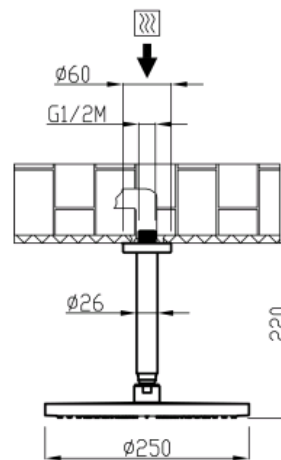

Stick 1

Stick 1 Ø250
27628C15/SOF-CR

TECHNICAL INFORMATION

Single-function round Ø250, non-liming, inspectable, in ABS, with roof mounted shower arm in brass Ø 26 1/2" mm, 15 cm. CHROME

Flow rate:
5 l/min

FEATURES

Rain jet

Non-liming

PICTURE

TECHNICAL DRAWING

SPARE PARTS

FINISHINGS