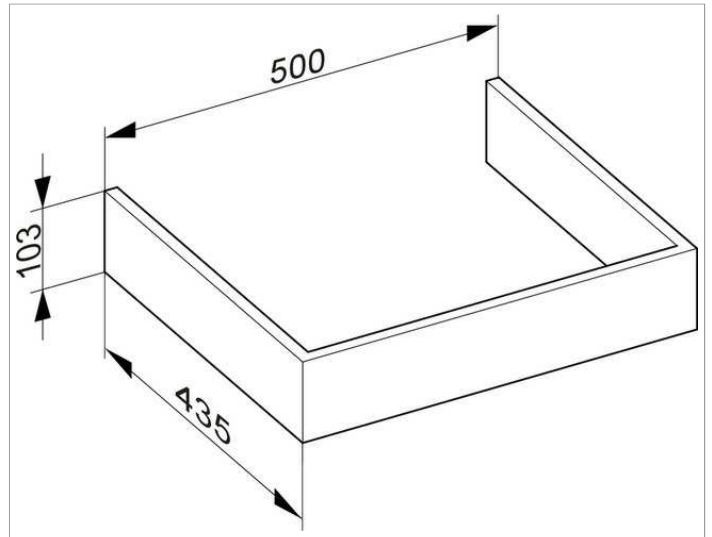

Edition 90

39059ZZ0000 Plinth package

PRODUCT

DRAWING

PRODUCT ATTRIBUTES

Suitable for side unit width 600 mm,
consisting of plinth panel
and height-adjustable furniture feet

SURFACE

21

DIMENSION

500 x 103 x 435 mm