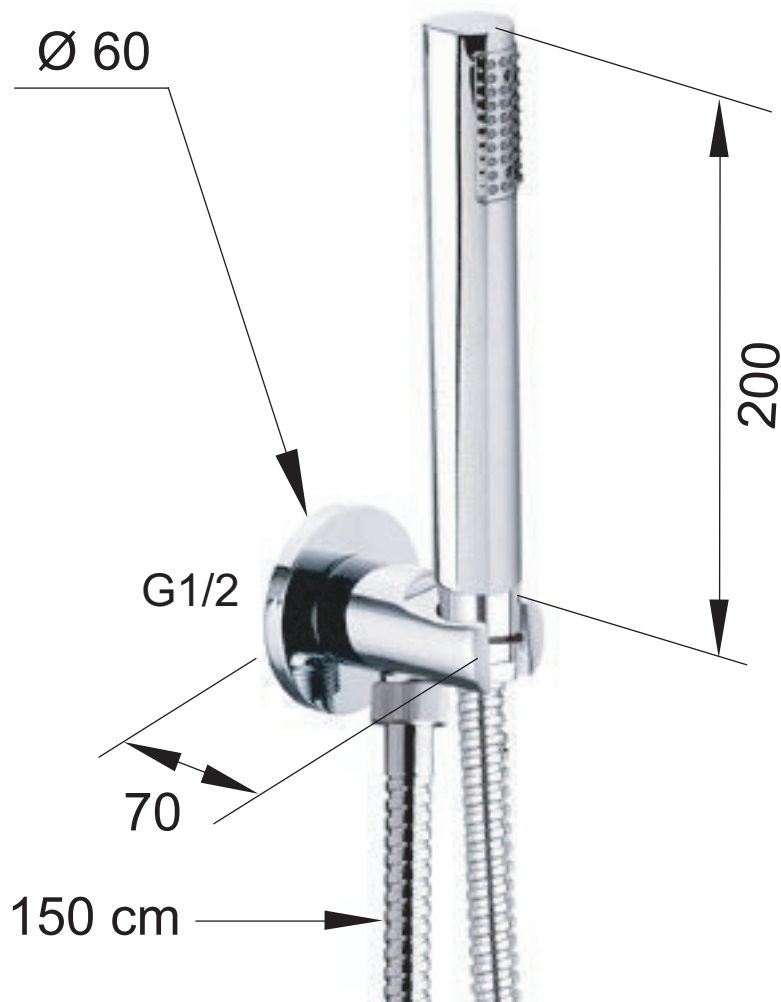

DANIEL

SCHEDA TECNICA TECHNICAL FEATURES

ART. COD.

A546430

MATERIALI / MATERIALS

OTTONE CROMATO / CHROME PLATED BRASS
ABS CROMATO / CHROME PLATED ABS

CROMATURA / CHROME PLATING

UNI EN 248