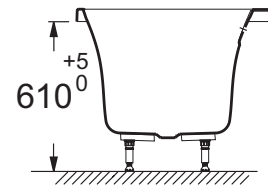

E6964

Collection: EVOK

Finish*:

00 - Blanc

Features

- DIMENSIONS: 80 x x 61 cm
- MATERIAL: Acrylic
- WEIGHT: 4.2 kg

Technical drawing

	Acrylique	
	Tablier frontal	Tablier latéral
	Blanc	Blanc
200 x 100 cm	-	-
190 x 90 cm	-	-
180 x 80 cm	E6962-00	E6964-00
170 x 80 cm	E6961-00	E6964-00
170 x 75 cm	E6961-00	E6963-00
170 x 70 cm	E6961-00	-

Product Specification: End panel 80 cm. E6964. Collection: EVOK. DIMENSIONS: 80 x x 61 cm. WEIGHT: 4.2 kg. MATERIAL: Acrylic.

*Due to possible variations in computer and printer calibrations, technical factors and certain finish characteristics, the colors you see may not accurately portray the actual colors and are provided as a guide only.