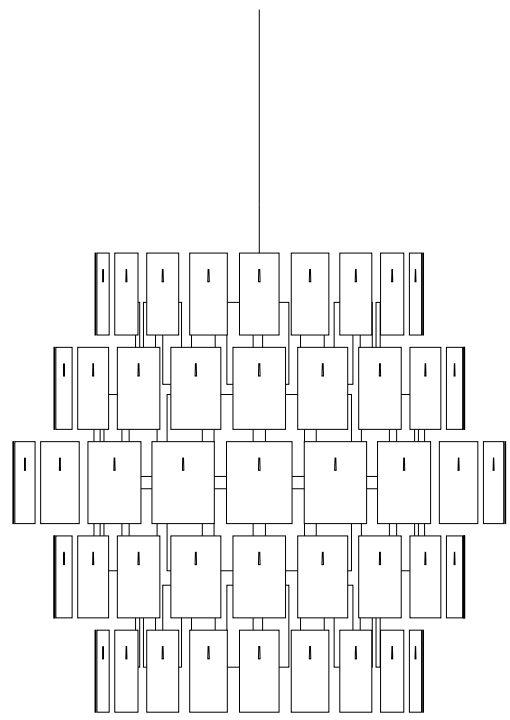

Paco 1 / 2

Ceiling Lamp

Materials

Brushed Brass and Brushed Stainless Steel

Colours

Natural Colours

Technical

1 -CE E27 /Max. 21w EC
2 -CE E27 /Max. 21w EC (x3)

Cable Length 2M

Cleaning Instructions

Mood recommends the using of a feather duster or a soft cloth to remove the dust particles.
Do not use abrasive cloths or substances.

Main Dimensions

1

60 cm

2

89 cm

56 cm